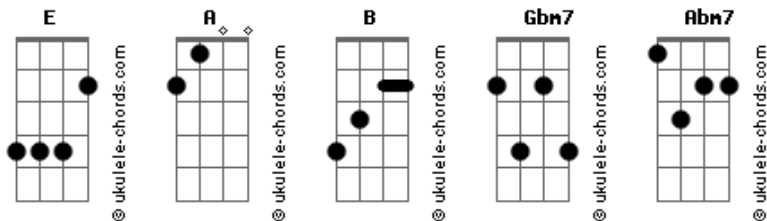

Lauren Jauregui - Always Love

tom:

E

[Primeira Parte]

A B
It's kinda hard waking up in the
E Gbm7 E
Morning without you
A B
When I reach over and realize it's
Over
E Gbm7 Abm7
I just
A B
Let the memories wash over me
E
Through me and out of me
Gbm7 E
But they're still, on the sheets
A
And they stay there
B E Gbm7 Abm7
So I'll lay there with you

[Refrão]

A
And even though it didn't work
B E Gbm7 E
It's always love, always love
A
And even though we hurt each other
B
More than once
E Gbm7 Abm7
It was love, always love
A B
For all those times we locked eyes
E Gbm7 E
When I was yours and you were mine
A B E Gbm7 E
It's always love, always love

Acordes

Gbm7 E
But changing not seeing

Some things that
A B E Gbm7 Abm7
I just couldn't change

[Refrão]

A
And even though it didn't work
B E Gbm7 E
It's always love, always love
A
And even though we hurt each other
B
More than once
E Gbm7 Abm7
It was love, always love
A B
For all those times we locked eyes
E Gbm7 E
When I was yours and you were mine
A B E Gbm7 E
It's always love, always love

[Ponte]

A B E Gbm7 Abm7
Mmm, love
A B E Gbm7 E
Mmm, love
A B E Gbm7 Abm7
Mmm
A B E Gbm7 E
Mmm

[Refrão]

A
And even though it didn't work
B E Gbm7 E
It's always love, always love
A
And even though we hurt each other
B
More than once
E Gbm7 Abm7
It was love, always love
A B
For all those times we locked eyes
E Gbm7 E
When I was yours and you were mine
A B E Gbm7 E
It's always love, always love
A B E Gbm7 E
It's always love, always love