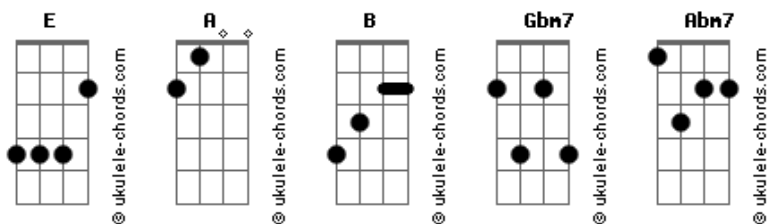

Lauren Jauregui - Always Love

tom:

E

[Primeira Parte]

A B
It's kinda hard waking up in the
E Gbm7 E
Morning without you
A B
When I reach over and realize it's
Over
E Gbm7 Abm7
I just
A B
Let the memories wash over me
E
Through me and out of me
Gbm7 E
But they're still, on the sheets
A
And they stay there
B E Gbm7 Abm7
So I'll lay there with you

[Refrão]

A
And even though it didn't work
B E Gbm7 E
It's always love, always love
A
And even though we hurt each other
B
More than once
E Gbm7 Abm7
It was love, always love
A B
For all those times we locked eyes
E Gbm7 E
When I was yours and you were mine
A B E Gbm7 E
It's always love, always love

Acordes

Gbm7 E
But changing not seeing

Some things that
A B E Gbm7 Abm7
I just couldn't change

[Refrão]

A
And even though it didn't work
B E Gbm7 E
It's always love, always love
A
And even though we hurt each other
B
More than once
E Gbm7 Abm7
It was love, always love
A B
For all those times we locked eyes
E Gbm7 E
When I was yours and you were mine
A B E Gbm7 E
It's always love, always love

[Ponte]

A B E Gbm7 Abm7
Mmm, love
A B E Gbm7 E
Mmm, love
A B E Gbm7 Abm7
Mmm
A B E Gbm7 E
Mmm

[Refrão]

A
And even though it didn't work
B E Gbm7 E
It's always love, always love
A
And even though we hurt each other
B
More than once
E Gbm7 Abm7
It was love, always love
A B
For all those times we locked eyes
E Gbm7 E
When I was yours and you were mine
A B E Gbm7 E
It's always love, always love
A B E Gbm7 E
It's always love, always love