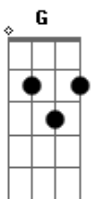

© ukulele-chords.com