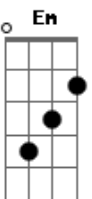

© ukulele-chords.com