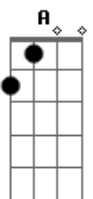

D
Can't you feel the rush?
C
Oh! Oh!
Em D
One look is not enough
C
If I'm being honest
G Em
I should be the one you hold
D
So tight, and never letting go
C
I'm being honest
G Em
You should see the way you look at me
D Am
Don't pretend I'm the only thing you don't see
C
Cause I know
D
Honestly baby, I should be the one you hold
Em G
Cause saturday night never felt so right
C G
When were standing in the cold (hey! hey! hey!)
Em
And look at the stars
G C D
How they shine so bright when you're with someone to love
C
If I'm being honest
G Em
I should be the one you hold
D
So tight, and never letting go
C
If I'm being honest
G Em
I should be the one you hold
D
So tight, and never letting go
C
I'm being honest
G Em
You should see the way you look at me
D Am
Don't pretend I'm the only thing you don't see
C
Cause I know
D
Honestly baby, I should be the one you hold
Em G
Cause saturday night never felt so right
C G
When were standing in the cold (hey! hey! hey!)
Em
And look at the stars
G C D
How they shine so bright when you're with someone to love
C
I'm being honest

Acordes

© ukulele-chords.com