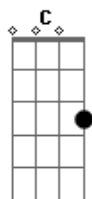

© ukulele-chords.com