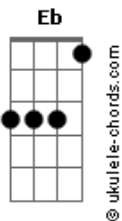

Laurel - Scream Drive Faster

tom:

Intro: Ab Cm Eb Eb

Ab
Race through the valley of the stars

Run like a river through the heart Cm

Why can't I feel it when I fall?

Eb Ab
Scream, drive, faster

Push my body against the wall

Hot like fever in the fall Cm

Bloom like a flower in the spring

Eb
Scream, drive, faster

Ab
Moving fast to nowhere, nowhere

Clouds pass, days last forever

The sun fades, dive into the ocean Cm

Right out here in a blue, blue sea Eb

Ab Cm Bb
Easy, ready to love

Right, I say

Ab Cm Bb
Easy, ready to love

[Refrão]

Ab
I don't wanna feel it, always running away

I don't really need it, go on, take it away

Take it all, take it all Cm Eb

Ab
I don't wanna feel it, always running away

I don't really need it, go on, take it away

Take it all, take it all Cm Eb

Acordes

Take it all, take it all

[Ponte] Fm Cm Eb Bb

Ab
Run like a killer in the wind

Rage like a rebel wunderkind Cm

Touching the city after dark

Eb Ab
Scream, drive, faster

Smoke like a summer in the sun

Sweet like the thunder on my tongue Cm

Sweat out a fever in the night

Eb
Scream, drive, faster

Ab
Moving fast to nowhere, nowhere

Clouds pass, days last forever

The sun fades, dive into the ocean Cm

Right out here in a blue, blue sea Eb

Ab Cm Bb
Easy, ready to love

Right, I say

Ab Cm Bb
Easy, ready to love

Ab
I don't wanna feel it, always running away

I don't really need it, go on, take it away

Take it all, take it all Cm Eb

Ab
I don't wanna feel it, always running away

I don't really need it, go on, take it away

Take it all, take it all Cm Eb