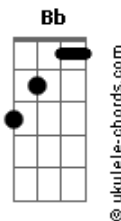

Laurel - Scream Drive Faster

tom:

Intro: Ab Cm Eb Eb

Ab
Race through the valley of the stars

Run like a river through the heart Cm

Why can't I feel it when I fall?

Eb Ab
Scream, drive, faster

Push my body against the wall

Ab Cm Bb
Easy, ready to love

Right, I say

Ab Cm Bb
Easy, ready to love

[Refrão]

Ab
I don't wanna feel it, always running away

I don't really need it, go on, take it away

Take it all, take it all Cm Eb

Ab
I don't wanna feel it, always running away

I don't really need it, go on, take it away

Take it all, take it all Cm Eb

Acordes

Take it all, take it all

[Ponte] Fm Cm Eb Bb

Ab
Run like a killer in the wind

Rage like a rebel wunderkind Cm

Touching the city after dark