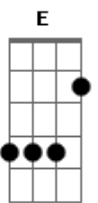

© ukulele-chords.com