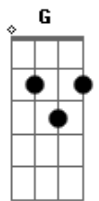

Laura Marling - Ghosts

Tom: **A**

(com acordes na forma de **G**)

Capostrate na 2ª casa

Not sure what the first chords called, it's basically **C** moved down 2 frets. Let's call it **C2**

E|---|
B|-3-|
G|---|
D|-4-|
A|-5-|
E|-5-|

[Verse]

C2 G

He walked down a busy street
Staring solely at his feet
Clutching pictures of past lovers at his side
Stood at the table where she sat
And removed his hat
In respect of her presence

C2 G

Presents her with the pictures and says
?These are just ghosts that broke my heart before I met you.
These are just ghosts that broke my heart before I met you?

Lover, please do not
Fall to your knees
It?s not
Like I believe in
Everlasting love

[Chorus]

Am7 Bm7 Am7 Am7

He says ?I?m so lost,
Not at all well?

C E F C

Oooh
Oooh
Do as though there is nothing left to be
Turned out I?d been following him and he?d been following me
Do as though after it was over
We were just two lovers crying on each others shoulders
And i said

Em G

"Lover please do not
Fall to your knees
It?s not
Like I believe in
Everlasting love

Lover please do not
Fall to your knees
It?s not
Like I believe in
Everlasting love

[end on] **G**

Acordes

© ukulele-chords.com