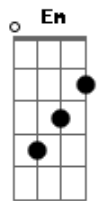

© ukulele-chords.com