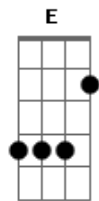

© ukulele-chords.com