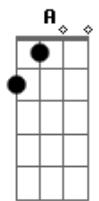

C2 G

Presents her with the pictures and says
?These are just ghosts that broke my heart before I met you.
These are just ghosts that broke my heart before I met you?

C2 G

Opened up his little heart
Unlocked the lock that kept it dark
And read a written warning
Saying ?I?m still mourning
Over ghosts
Over ghosts
Over ghosts
Over ghosts that broke my heart before I met you?

[Chorus]

Em G

Lover, please do not
Fall to your knees
It?s not
Like I believe in
Everlasting love

[Verse]

C2 G

He went crazy at nineteen
Said he?d lost all his self esteem
And couldn?t understand why he was crying

C2 G

He would stare at empty chairs
Think of the ghosts that once sat there
The ghosts who broke his heart.
All the ghosts that broke my heart
The ghosts that broke his heart
All the ghosts that broke my heart
the ghosts the ghosts the ghosts the ghosts the ghosts the
ghosts
The ghosts that broke my heart before I met you

Lover, please do not
Fall to your knees
It?s not
Like I believe in
Everlasting love

[Chorus]

Am7 Bm7 Am7 Am7

He says ?I?m so lost,
Not at all well?

C E F C

Oooh
Oooh
Do as though there is nothing left to be
Turned out I?d been following him and he?d been following me
Do as though after it was over
We were just two lovers crying on each others shoulders
And i said

Em G

"Lover please do not
Fall to your knees
It?s not
Like I believe in
Everlasting love

Lover please do not
Fall to your knees
It?s not
Like I believe in
Everlasting love

[end on] **G**

Acordes

© ukulele-chords.com