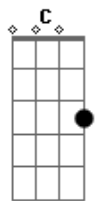

© ukulele-chords.com