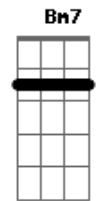

© ukulele-chords.com