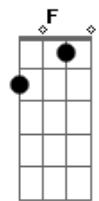

© ukulele-chords.com