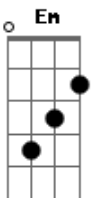

© ukulele-chords.com