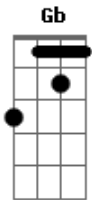

© ukulele-chords.com