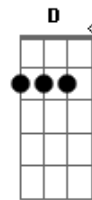

© ukulele-chords.com

So I guess I'll just believe it like tomorrow never comes

I said night
I'm living in the forest of a dream
I know the night is not as it would seem
I must believe in something

So I'll make myself believe it, this night will never go

Oh, oh, oh
Oh, oh, oh!

Oh the night is my world
City lights painted girls
In the day nothing matters
It's the night time that matters

I, I live among the creatures of the night
I haven't got the will to try and fight
Against a new tomorrow
So I guess I'll just believe it like tomorrow never knows

I said night
I'm living in the forest of a dream
I know the night is not as it would seem
I must believe in something
So I'll make myself believe it, this night will never go

Oh, oh, oh
Oh, oh, oh!

You take my self, you take my self control