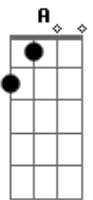

Laura Branigan - Self Control

tom:

Intro: Gbm A Gbm Dbm
Gb E Gb E
Gb A Db B
Db B Db E
Gb E Gb E
Gb A Db B
Db B Db E

Oh the night is my world
City lights painted girls
In the day nothing matters
It's the night time that matters

In the night no control
Through the wall something breaking
Wearing white as you're walking
Down the street of my soul

You take my self, you take my self control
You've got me living only for the night
Before the morning comes a story's told
You take my self, you take my self control

Another night another day goes by
I never stop myself to wonder why
You help me to forget to play my role
You take my self, you take my self control

Refrain

I, I live among the creatures of the night
I haven't got the will to try and fight
Against a new tomorrow

Acordes

© ukulele-chords.com