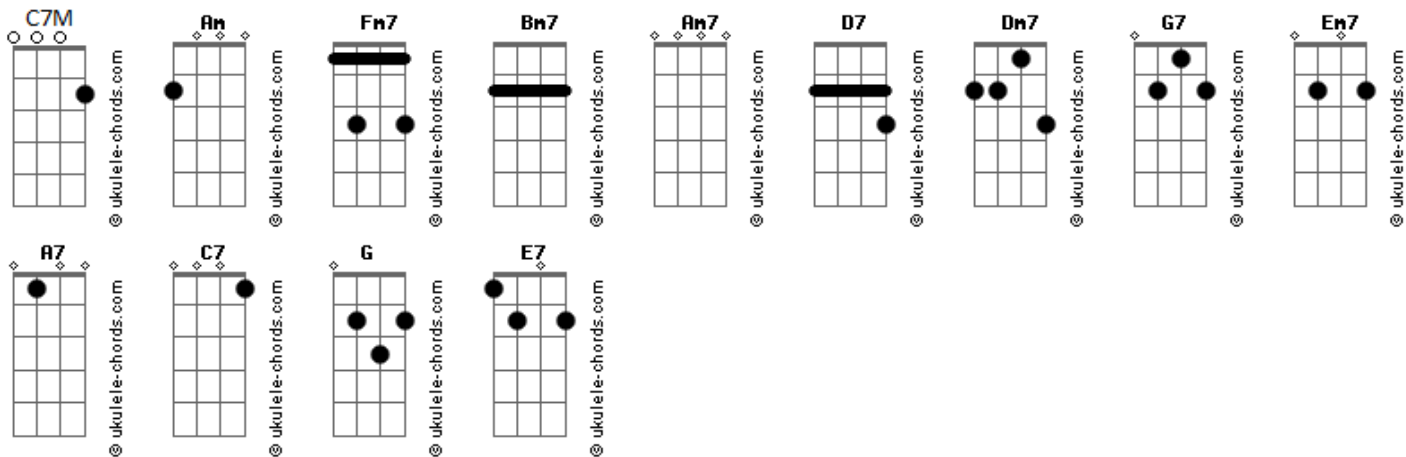

Laufey - Must Be Love

tom:

Am

[Primeira Parte]

C7M Fm7 C7M
Time's moving so much slower lately
C7M Fm7 C7M
It's like the world's playin' a joke
C7M Fm7 C7M Bm7 Am7
Laughing at me for falling foolishly again
D7 Dm7 G7
But something's different, with you
C7M Fm7 C7M
Traffic on Sunset doesn't phase me
C7M Fm7 C7M
I'm just unusually composed
C7M Fm7 C7M Bm7 Am7
That is until I touch you and I can't pretend
D7 Dm7 G7
I lose myself again, I do

[Refrão]

Dm7 Em7 A7
I'm all in, I'm fallin'
Dm7 G7 C7M C7
Can't get back up
Dm7 Em7 A7
Can't think right, too tongue-tied
Dm7 G G7
It must be love

[Segunda Parte]

Acordes

C7M Fm7 C7M
Friends asking me where I've been hiding
C7M Fm7 C7M
I'm losin' hours in your eyes
C7M Fm7 C7M Bm7 Am7
Lost in your wonderland, I hope I'm never found
D7 Dm7 G7
There's no one else around, tonight
C7M Fm7 C7M
I'm not so used to being happy
C7M Fm7 C7M
Now I just float down ?very street
C7M Fm7 C7M Bm7 Am7
You make a sappy stupid something out of m?
D7
The kind I swore I'd never be
Dm7 G7
I'm awake inside a dream

[Refrão]

Dm7 Em7 A7
I'm all in, I'm fallin'
Dm7 G7 C7M C7
Can't get back up
Dm7 Em7 E7
Can't think right, too tongue-tied
Am7 D7
Come kiss me, convince me
Dm7 G C7M
This must be, it must be love
Dm7 C7M
(Must be love)