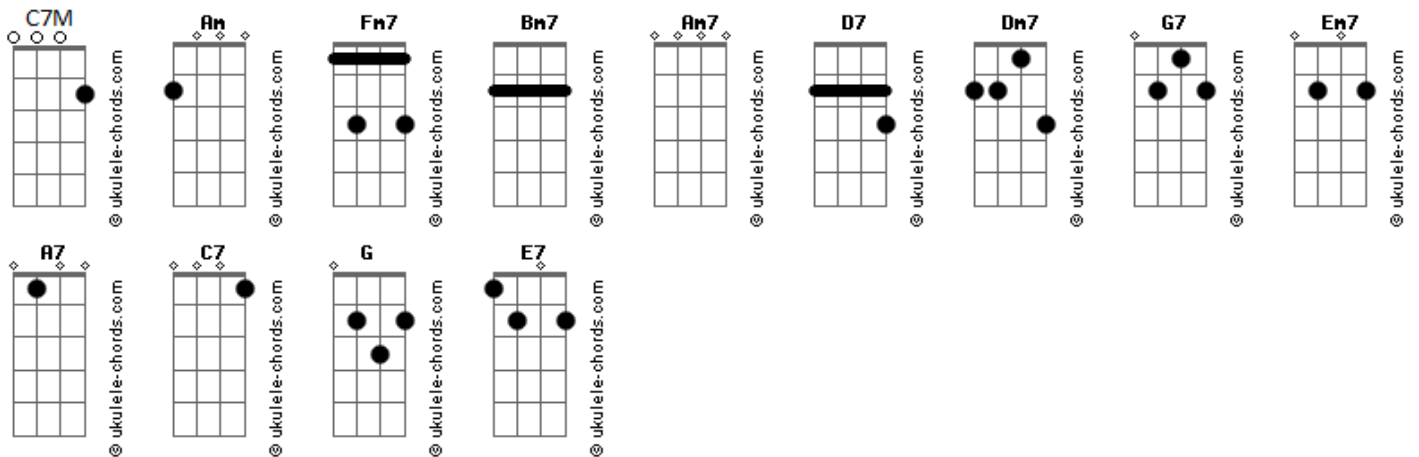

Laufey - Must Be Love

tom:

Am

[Primeira Parte]

C7M Fm7 C7M
Time's moving so much slower lately
C7M Fm7 C7M
It's like the world's playin' a joke
C7M Fm7 C7M Bm7 Am7
Laughing at me for falling foolishly again
D7 Dm7 G7
But something's different, with you
C7M Fm7 C7M
Traffic on Sunset doesn't phase me
C7M Fm7 C7M
I'm just unusually composed
C7M Fm7 C7M Bm7 Am7
That is until I touch you and I can't pretend
D7 Dm7 G7
I lose myself again, I do

[Refrão]

Dm7 Em7 A7
I'm all in, I'm fallin'
Dm7 G7 C7M C7
Can't get back up
Dm7 Em7 A7
Can't think right, too tongue-tied
Dm7 G G7
It must be love

[Segunda Parte]

Acordes

C7M Fm7 C7M
Friends asking me where I've been hiding
C7M Fm7 C7M
I'm losin' hours in your eyes
C7M Fm7 C7M Bm7 Am7
Lost in your wonderland, I hope I'm never found
D7 Dm7 G7
There's no one else around, tonight
C7M Fm7 C7M
I'm not so used to being happy
C7M Fm7 C7M
Now I just float down ?very street
C7M Fm7 C7M Bm7 Am7
You make a sappy stupid something out of m?
D7
The kind I swore I'd never be
Dm7 G7
I'm awake inside a dream

[Refrão]

Dm7 Em7 A7
I'm all in, I'm fallin'
Dm7 G7 C7M C7
Can't get back up
Dm7 Em7 E7
Can't think right, too tongue-tied
Am7 D7
Come kiss me, convince me
Dm7 G C7M
This must be, it must be love
Dm7 C7M
(Must be love)