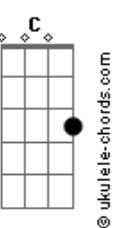

Laufey - From The Start

tom:

Intro: Dm G7 C7M

[Primeira Parte]

Dm G7
Don't you notice how
C7M Dm G7
I get quiet when there's no one else around
C7M
Me and you and awkward silence
Dm G7 Em7 A7
Don't you dare look at me that way
Dm G7
I don't need reminders of how you don't feel the same

Dm G7
Oh, the burning pain
C7M Dm G7
Listening to you harp on 'bout some new soulmate
C7M
She's so perfect
C7M
Blah, blah, blah
Dm G7 Em7 A7
Oh, how I wish you'll wake up one day
Dm
Run to me, confess your love
G7
At least just let me say

[Refrão]

Dm G7
That when I talk to you
C7M
Oh, cupid walks right through
Dm G7 C7M
And shoots an arrow through my heart
Dm G7
And I sound like a loon
Em7 A7
But don't you feel it, too?
Dm G7 C7M

Acordes

Confess I loved you from the start

[Interlúdio] Dm G7 C7M
Dm G7 Em7 A7
Dm G7

[Segunda Parte]

Dm G7
What's a girl to do?
C7M
Lying on my bed
Dm G7
Staring into the blue
C7M
Unrequited, terrifying
Dm G7 Em7 A7
Love is driving me a bit insane
Dm
Have to get this off my chest
G7
I'm telling you today

[Refrão]

Dm G7
That when I talk to you
C7M
Oh, cupid walks right through
Dm G7 C7M
And shoots an arrow through my heart
Dm G7
And I sound like a loon
Em7 A7
But don't you feel it, too?
Dm G7 C7M
Confess I loved you from the start

[Final]

Dm G7
Confess I loved you
E A7
Just thinking of you
Dm C
I know I've loved you from the start