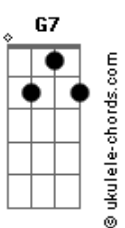

Laufey - From The Start

tom:

Intro: Dm G7 C7M

[Primeira Parte]

Dm G7
Don't you notice how
C7M Dm G7
I get quiet when there's no one else around
C7M
Me and you and awkward silence
Dm G7 Em7 A7
Don't you dare look at me that way
Dm G7
I don't need reminders of how you don't feel the same

Dm G7
Oh, the burning pain
C7M Dm G7
Listening to you harp on 'bout some new soulmate
C7M
She's so perfect
C7M
Blah, blah, blah
Dm G7 Em7 A7
Oh, how I wish you'll wake up one day
Dm
Run to me, confess your love
G7
At least just let me say

[Refrão]

Dm G7
That when I talk to you
C7M
Oh, cupid walks right through
Dm G7 C7M
And shoots an arrow through my heart
Dm G7
And I sound like a loon
Em7 A7
But don't you feel it, too?
Dm G7 C7M

Acordes

Confess I loved you from the start

[Interlúdio] Dm G7 C7M
Dm G7 Em7 A7
Dm G7

[Segunda Parte]

Dm G7
What's a girl to do?
C7M
Lying on my bed
Dm G7
Staring into the blue
C7M
Unrequited, terrifying
Dm G7 Em7 A7
Love is driving me a bit insane
Dm
Have to get this off my chest
G7
I'm telling you today

[Refrão]

Dm G7
That when I talk to you
C7M
Oh, cupid walks right through
Dm G7 C7M
And shoots an arrow through my heart
Dm G7
And I sound like a loon
Em7 A7
But don't you feel it, too?
Dm G7 C7M
Confess I loved you from the start

[Final]

Dm G7
Confess I loved you
E A7
Just thinking of you
Dm C
I know I've loved you from the start