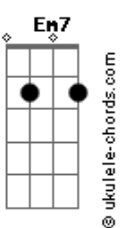

Laufey - From The Start

tom:

Intro: Dm G7 C7M

[Primeira Parte]

Dm G7
Don't you notice how
C7M Dm G7
I get quiet when there's no one else around
C7M
Me and you and awkward silence
Dm G7 Em7 A7
Don't you dare look at me that way
Dm G7
I don't need reminders of how you don't feel the same

Dm G7
Oh, the burning pain
C7M Dm G7
Listening to you harp on 'bout some new soulmate
C7M
She's so perfect
C7M
Blah, blah, blah
Dm G7 Em7 A7
Oh, how I wish you'll wake up one day
Dm
Run to me, confess your love
G7
At least just let me say

[Refrão]

Dm G7
That when I talk to you
C7M
Oh, cupid walks right through
Dm G7 C7M
And shoots an arrow through my heart
Dm G7
And I sound like a loon
Em7 A7
But don't you feel it, too?
Dm G7 C7M

Acordes

Confess I loved you from the start

[Interlúdio] Dm G7 C7M
Dm G7 Em7 A7
Dm G7

[Segunda Parte]

Dm G7
What's a girl to do?
C7M
Lying on my bed
Dm G7
Staring into the blue
C7M
Unrequited, terrifying
Dm G7 Em7 A7
Love is driving me a bit insane
Dm
Have to get this off my chest
G7
I'm telling you today

[Refrão]

Dm G7
That when I talk to you
C7M
Oh, cupid walks right through
Dm G7 C7M
And shoots an arrow through my heart
Dm G7
And I sound like a loon
Em7 A7
But don't you feel it, too?
Dm G7 C7M
Confess I loved you from the start

[Final]

Dm G7
Confess I loved you
E A7
Just thinking of you
Dm C
I know I've loved you from the start