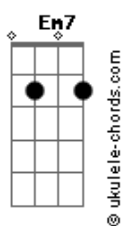

Laufey - From The Start

tom:

Intro: Dm G7 C7M

[Primeira Parte]

Dm G7
Don't you notice how
C7M Dm G7
I get quiet when there's no one else around
C7M
Me and you and awkward silence
Dm G7 Em7 A7
Don't you dare look at me that way
Dm G7
I don't need reminders of how you don't feel the same

Dm G7
Oh, the burning pain
C7M Dm G7
Listening to you harp on 'bout some new soulmate
C7M
She's so perfect
C7M
Blah, blah, blah
Dm G7 Em7 A7
Oh, how I wish you'll wake up one day
Dm
Run to me, confess your love
G7
At least just let me say

[Refrão]

Dm G7
That when I talk to you
C7M
Oh, cupid walks right through
Dm G7 C7M
And shoots an arrow through my heart
Dm G7
And I sound like a loon
Em7 A7
But don't you feel it, too?
Dm G7 C7M

Acordes

Confess I loved you from the start

[Interlúdio] Dm G7 C7M
Dm G7 Em7 A7
Dm G7

[Segunda Parte]

Dm G7
What's a girl to do?
C7M
Lying on my bed
Dm G7
Staring into the blue
C7M
Unrequited, terrifying
Dm G7 Em7 A7
Love is driving me a bit insane
Dm
Have to get this off my chest
G7
I'm telling you today

[Refrão]

Dm G7
That when I talk to you
C7M
Oh, cupid walks right through
Dm G7 C7M
And shoots an arrow through my heart
Dm G7
And I sound like a loon
Em7 A7
But don't you feel it, too?
Dm G7 C7M
Confess I loved you from the start

[Final]

Dm G7
Confess I loved you
E A7
Just thinking of you
Dm C
I know I've loved you from the start