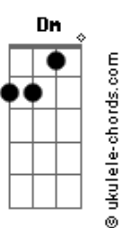

Laufey - From The Start

tom:

Intro: Dm G7 C7M

[Primeira Parte]

Dm G7
Don't you notice how
C7M Dm G7
I get quiet when there's no one else around
C7M
Me and you and awkward silence
Dm G7 Em7 A7
Don't you dare look at me that way
Dm G7
I don't need reminders of how you don't feel the same

Dm G7
Oh, the burning pain
C7M Dm G7
Listening to you harp on 'bout some new soulmate
C7M
She's so perfect
C7M
Blah, blah, blah
Dm G7 Em7 A7
Oh, how I wish you'll wake up one day
Dm
Run to me, confess your love
G7
At least just let me say

[Refrão]

Dm G7
That when I talk to you
C7M
Oh, cupid walks right through
Dm G7 C7M
And shoots an arrow through my heart
Dm G7
And I sound like a loon
Em7 A7
But don't you feel it, too?
Dm G7 C7M

Acordes

Confess I loved you from the start

[Interlúdio] Dm G7 C7M
Dm G7 Em7 A7
Dm G7

[Segunda Parte]

Dm G7
What's a girl to do?
C7M
Lying on my bed
Dm G7
Staring into the blue
C7M
Unrequited, terrifying
Dm G7 Em7 A7
Love is driving me a bit insane
Dm
Have to get this off my chest
G7
I'm telling you today

[Refrão]

Dm G7
That when I talk to you
C7M
Oh, cupid walks right through
Dm G7 C7M
And shoots an arrow through my heart
Dm G7
And I sound like a loon
Em7 A7
But don't you feel it, too?
Dm G7 C7M
Confess I loved you from the start

[Final]

Dm G7
Confess I loved you
E A7
Just thinking of you
Dm C
I know I've loved you from the start