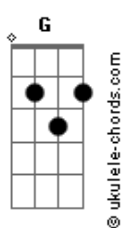

Laufey - From The Start

tom:

Intro: Dm G7 C7M

[Primeira Parte]

Dm G7
Don't you notice how
C7M Dm G7
I get quiet when there's no one else around
C7M
Me and you and awkward silence
Dm G7 Em7 A7
Don't you dare look at me that way
Dm G7
I don't need reminders of how you don't feel the same

Dm G7
Oh, the burning pain
C7M Dm G7
Listening to you harp on 'bout some new soulmate
C7M
She's so perfect
C7M
Blah, blah, blah
Dm G7 Em7 A7
Oh, how I wish you'll wake up one day
Dm
Run to me, confess your love
G7
At least just let me say

[Refrão]

Dm G7
That when I talk to you
C7M
Oh, cupid walks right through
Dm G7 C7M
And shoots an arrow through my heart
Dm G7
And I sound like a loon
Em7 A7
But don't you feel it, too?
Dm G7 C7M

Acordes

Confess I loved you from the start

[Interlúdio] Dm G7 C7M
Dm G7 Em7 A7
Dm G7

[Segunda Parte]

Dm G7
What's a girl to do?
C7M
Lying on my bed
Dm G7
Staring into the blue
C7M
Unrequited, terrifying
Dm G7 Em7 A7
Love is driving me a bit insane
Dm
Have to get this off my chest
G7
I'm telling you today

[Refrão]

Dm G7
That when I talk to you
C7M
Oh, cupid walks right through
Dm G7 C7M
And shoots an arrow through my heart
Dm G7
And I sound like a loon
Em7 A7
But don't you feel it, too?
Dm G7 C7M
Confess I loved you from the start

[Final]

Dm G7
Confess I loved you
E A7
Just thinking of you
Dm C
I know I've loved you from the start