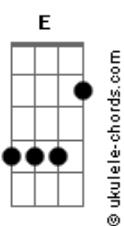

Laufey - From The Start

tom:

Intro: Dm G7 C7M

[Primeira Parte]

Dm G7
 Don't you notice how
 C7M Dm G7
 I get quiet when there's no one else around
 C7M
 Me and you and awkward silence
 Dm G7 Em7 A7
 Don't you dare look at me that way
 Dm G7
 I don't need reminders of how you don't feel the same

Dm G7
 Oh, the burning pain
 C7M Dm G7
 Listening to you harp on 'bout some new soulmate
 C7M
 She's so perfect
 C7M
 Blah, blah, blah
 Dm G7 Em7 A7
 Oh, how I wish you'll wake up one day
 Dm
 Run to me, confess your love
 G7
 At least just let me say

Acordes

Confess I loved you from the start

[Interlúdio] Dm G7 C7M
 Dm G7 Em7 A7
 Dm G7

[Segunda Parte]

Dm G7
 What's a girl to do?
 C7M
 Lying on my bed
 Dm G7
 Staring into the blue
 C7M
 Unrequited, terrifying
 Dm G7 Em7 A7
 Love is driving me a bit insane
 Dm
 Have to get this off my chest
 G7
 I'm telling you today