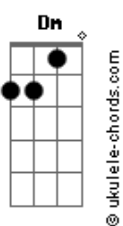

Laufey - From The Start

tom:

Intro: Dm G7 C7M

[Primeira Parte]

Dm G7
Don't you notice how
C7M Dm G7
I get quiet when there's no one else around
C7M
Me and you and awkward silence
Dm G7 Em7 A7
Don't you dare look at me that way
Dm G7
I don't need reminders of how you don't feel the same

Dm G7
Oh, the burning pain
C7M Dm G7
Listening to you harp on 'bout some new soulmate
C7M
She's so perfect
C7M
Blah, blah, blah
Dm G7 Em7 A7
Oh, how I wish you'll wake up one day
Dm
Run to me, confess your love
G7
At least just let me say

[Refrão]

Dm G7
That when I talk to you
C7M
Oh, cupid walks right through
Dm G7 C7M
And shoots an arrow through my heart
Dm G7
And I sound like a loon
Em7 A7
But don't you feel it, too?
Dm G7 C7M

Acordes

Confess I loved you from the start

[Interlúdio] Dm G7 C7M
Dm G7 Em7 A7
Dm G7

[Segunda Parte]

Dm G7
What's a girl to do?
C7M
Lying on my bed
Dm G7
Staring into the blue
C7M
Unrequited, terrifying
Dm G7 Em7 A7
Love is driving me a bit insane
Dm
Have to get this off my chest
G7
I'm telling you today

[Refrão]

Dm G7
That when I talk to you
C7M
Oh, cupid walks right through
Dm G7 C7M
And shoots an arrow through my heart
Dm G7
And I sound like a loon
Em7 A7
But don't you feel it, too?
Dm G7 C7M
Confess I loved you from the start

[Final]

Dm G7
Confess I loved you
E A7
Just thinking of you
Dm C
I know I've loved you from the start