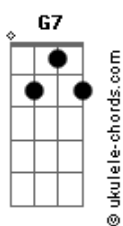

Laufey - From The Start

tom:

Intro: Dm G7 C7M

[Primeira Parte]

Dm G7
Don't you notice how
C7M Dm G7
I get quiet when there's no one else around
C7M
Me and you and awkward silence
Dm G7 Em7 A7
Don't you dare look at me that way
Dm G7
I don't need reminders of how you don't feel the same

Dm G7
Oh, the burning pain
C7M Dm G7
Listening to you harp on 'bout some new soulmate
C7M
She's so perfect
C7M
Blah, blah, blah
Dm G7 Em7 A7
Oh, how I wish you'll wake up one day
Dm
Run to me, confess your love
G7
At least just let me say

[Refrão]

Dm G7
That when I talk to you
C7M
Oh, cupid walks right through
Dm G7 C7M
And shoots an arrow through my heart
Dm G7
And I sound like a loon
Em7 A7
But don't you feel it, too?
Dm G7 C7M

Acordes

Confess I loved you from the start

[Interlúdio] Dm G7 C7M
Dm G7 Em7 A7
Dm G7

[Segunda Parte]

Dm G7
What's a girl to do?
C7M
Lying on my bed
Dm G7
Staring into the blue
C7M
Unrequited, terrifying
Dm G7 Em7 A7
Love is driving me a bit insane
Dm
Have to get this off my chest
G7
I'm telling you today

[Refrão]

Dm G7
That when I talk to you
C7M
Oh, cupid walks right through
Dm G7 C7M
And shoots an arrow through my heart
Dm G7
And I sound like a loon
Em7 A7
But don't you feel it, too?
Dm G7 C7M
Confess I loved you from the start

[Final]

Dm G7
Confess I loved you
E A7
Just thinking of you
Dm C
I know I've loved you from the start