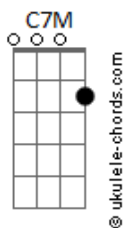

Laufey - From The Start

tom:

Intro: Dm G7 C7M

[Primeira Parte]

Dm G7
Don't you notice how
C7M Dm G7
I get quiet when there's no one else around
C7M
Me and you and awkward silence
Dm G7 Em7 A7
Don't you dare look at me that way
Dm G7
I don't need reminders of how you don't feel the same

Dm G7
Oh, the burning pain
C7M Dm G7
Listening to you harp on 'bout some new soulmate
C7M
She's so perfect
C7M
Blah, blah, blah
Dm G7 Em7 A7
Oh, how I wish you'll wake up one day
Dm
Run to me, confess your love
G7
At least just let me say

[Refrão]

Dm G7
That when I talk to you
C7M
Oh, cupid walks right through
Dm G7 C7M
And shoots an arrow through my heart
Dm G7
And I sound like a loon
Em7 A7
But don't you feel it, too?
Dm G7 C7M

Acordes

Confess I loved you from the start

[Interlúdio] Dm G7 C7M
Dm G7 Em7 A7
Dm G7

[Segunda Parte]

Dm G7
What's a girl to do?
C7M
Lying on my bed
Dm G7
Staring into the blue
C7M
Unrequited, terrifying
Dm G7 Em7 A7
Love is driving me a bit insane
Dm
Have to get this off my chest
G7
I'm telling you today

[Refrão]

Dm G7
That when I talk to you
C7M
Oh, cupid walks right through
Dm G7 C7M
And shoots an arrow through my heart
Dm G7
And I sound like a loon
Em7 A7
But don't you feel it, too?
Dm G7 C7M
Confess I loved you from the start

[Final]

Dm G7
Confess I loved you
E A7
Just thinking of you
Dm C
I know I've loved you from the start