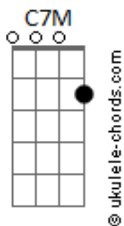

Laufey - From The Start

tom:

Intro: Dm G7 C7M

[Primeira Parte]

Dm G7
Don't you notice how
C7M Dm G7
I get quiet when there's no one else around
C7M
Me and you and awkward silence
Dm G7 Em7 A7
Don't you dare look at me that way
Dm G7
I don't need reminders of how you don't feel the same

Dm G7
Oh, the burning pain
C7M Dm G7
Listening to you harp on 'bout some new soulmate
C7M
She's so perfect
C7M
Blah, blah, blah
Dm G7 Em7 A7
Oh, how I wish you'll wake up one day
Dm
Run to me, confess your love
G7
At least just let me say

[Refrão]

Dm G7
That when I talk to you
C7M
Oh, cupid walks right through
Dm G7 C7M
And shoots an arrow through my heart
Dm G7
And I sound like a loon
Em7 A7
But don't you feel it, too?
Dm G7 C7M

Acordes

Confess I loved you from the start

[Interlúdio] Dm G7 C7M
Dm G7 Em7 A7
Dm G7

[Segunda Parte]

Dm G7
What's a girl to do?
C7M
Lying on my bed
Dm G7
Staring into the blue
C7M
Unrequited, terrifying
Dm G7 Em7 A7
Love is driving me a bit insane
Dm
Have to get this off my chest
G7
I'm telling you today

[Refrão]

Dm G7
That when I talk to you
C7M
Oh, cupid walks right through
Dm G7 C7M
And shoots an arrow through my heart
Dm G7
And I sound like a loon
Em7 A7
But don't you feel it, too?
Dm G7 C7M
Confess I loved you from the start

[Final]

Dm G7
Confess I loved you
E A7
Just thinking of you
Dm C
I know I've loved you from the start