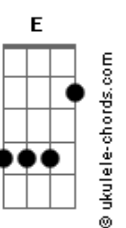

Laufey - From The Start

tom:

Intro: Dm G7 C7M

[Primeira Parte]

Dm G7
Don't you notice how
C7M Dm G7
I get quiet when there's no one else around
C7M
Me and you and awkward silence
Dm G7 Em7 A7
Don't you dare look at me that way
Dm G7
I don't need reminders of how you don't feel the same

Dm G7
Oh, the burning pain
C7M Dm G7
Listening to you harp on 'bout some new soulmate
C7M
She's so perfect
C7M
Blah, blah, blah
Dm G7 Em7 A7
Oh, how I wish you'll wake up one day
Dm
Run to me, confess your love
G7
At least just let me say

[Refrão]

Dm G7
That when I talk to you
C7M
Oh, cupid walks right through
Dm G7 C7M
And shoots an arrow through my heart
Dm G7
And I sound like a loon
Em7 A7
But don't you feel it, too?
Dm G7 C7M

Acordes

Confess I loved you from the start

[Interlúdio] Dm G7 C7M
Dm G7 Em7 A7
Dm G7

[Segunda Parte]

Dm G7
What's a girl to do?
C7M
Lying on my bed
Dm G7
Staring into the blue
C7M
Unrequited, terrifying
Dm G7 Em7 A7
Love is driving me a bit insane
Dm
Have to get this off my chest
G7
I'm telling you today

[Refrão]

Dm G7
That when I talk to you
C7M
Oh, cupid walks right through
Dm G7 C7M
And shoots an arrow through my heart
Dm G7
And I sound like a loon
Em7 A7
But don't you feel it, too?
Dm G7 C7M
Confess I loved you from the start

[Final]

Dm G7
Confess I loved you
E A7
Just thinking of you
Dm C
I know I've loved you from the start