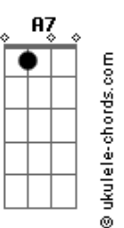

Laufey - From The Start

tom:

Intro: Dm G7 C7M

[Primeira Parte]

Dm G7
Don't you notice how
C7M Dm G7
I get quiet when there's no one else around
C7M
Me and you and awkward silence
Dm G7 Em7 A7
Don't you dare look at me that way
Dm G7
I don't need reminders of how you don't feel the same

Dm G7
Oh, the burning pain
C7M Dm G7
Listening to you harp on 'bout some new soulmate
C7M
She's so perfect
C7M
Blah, blah, blah
Dm G7 Em7 A7
Oh, how I wish you'll wake up one day
Dm
Run to me, confess your love
G7
At least just let me say

[Refrão]

Dm G7
That when I talk to you
C7M
Oh, cupid walks right through
Dm G7 C7M
And shoots an arrow through my heart
Dm G7
And I sound like a loon
Em7 A7
But don't you feel it, too?
Dm G7 C7M

Acordes

Confess I loved you from the start

[Interlúdio] Dm G7 C7M
Dm G7 Em7 A7
Dm G7

[Segunda Parte]

Dm G7
What's a girl to do?
C7M
Lying on my bed
Dm G7
Staring into the blue
C7M
Unrequited, terrifying
Dm G7 Em7 A7
Love is driving me a bit insane
Dm
Have to get this off my chest
G7
I'm telling you today

[Refrão]

Dm G7
That when I talk to you
C7M
Oh, cupid walks right through
Dm G7 C7M
And shoots an arrow through my heart
Dm G7
And I sound like a loon
Em7 A7
But don't you feel it, too?
Dm G7 C7M
Confess I loved you from the start

[Final]

Dm G7
Confess I loved you
E A7
Just thinking of you
Dm C
I know I've loved you from the start