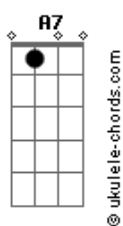

Laufey - From The Start

tom:

Intro: Dm G7 C7M

[Primeira Parte]

Dm G7
Don't you notice how
C7M Dm G7
I get quiet when there's no one else around
C7M
Me and you and awkward silence
Dm G7 Em7 A7
Don't you dare look at me that way
Dm G7
I don't need reminders of how you don't feel the same

Dm G7
Oh, the burning pain
C7M Dm G7
Listening to you harp on 'bout some new soulmate
C7M
She's so perfect
C7M
Blah, blah, blah
Dm G7 Em7 A7
Oh, how I wish you'll wake up one day
Dm
Run to me, confess your love
G7
At least just let me say

[Refrão]

Dm G7
That when I talk to you
C7M
Oh, cupid walks right through
Dm G7 C7M
And shoots an arrow through my heart
Dm G7
And I sound like a loon
Em7 A7
But don't you feel it, too?
Dm G7 C7M

Acordes

Confess I loved you from the start

[Interlúdio] Dm G7 C7M
Dm G7 Em7 A7
Dm G7

[Segunda Parte]

Dm G7
What's a girl to do?
C7M
Lying on my bed
Dm G7
Staring into the blue
C7M
Unrequited, terrifying
Dm G7 Em7 A7
Love is driving me a bit insane
Dm
Have to get this off my chest
G7
I'm telling you today

[Refrão]

Dm G7
That when I talk to you
C7M
Oh, cupid walks right through
Dm G7 C7M
And shoots an arrow through my heart
Dm G7
And I sound like a loon
Em7 A7
But don't you feel it, too?
Dm G7 C7M
Confess I loved you from the start

[Final]

Dm G7
Confess I loved you
E A7
Just thinking of you
Dm C
I know I've loved you from the start