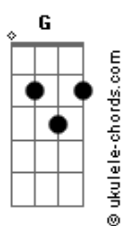

Laufey - From The Start

tom:

Intro: Dm G7 C7M

[Primeira Parte]

Dm G7
Don't you notice how
C7M Dm G7
I get quiet when there's no one else around
C7M
Me and you and awkward silence
Dm G7 Em7 A7
Don't you dare look at me that way
Dm G7
I don't need reminders of how you don't feel the same

Dm G7
Oh, the burning pain
C7M Dm G7
Listening to you harp on 'bout some new soulmate
C7M
She's so perfect
C7M
Blah, blah, blah
Dm G7 Em7 A7
Oh, how I wish you'll wake up one day
Dm
Run to me, confess your love
G7
At least just let me say

[Refrão]

Dm G7
That when I talk to you
C7M
Oh, cupid walks right through
Dm G7 C7M
And shoots an arrow through my heart
Dm G7
And I sound like a loon
Em7 A7
But don't you feel it, too?
Dm G7 C7M

Acordes

Confess I loved you from the start

[Interlúdio] Dm G7 C7M
Dm G7 Em7 A7
Dm G7

[Segunda Parte]

Dm G7
What's a girl to do?
C7M
Lying on my bed
Dm G7
Staring into the blue
C7M
Unrequited, terrifying
Dm G7 Em7 A7
Love is driving me a bit insane
Dm
Have to get this off my chest
G7
I'm telling you today

[Refrão]

Dm G7
That when I talk to you
C7M
Oh, cupid walks right through
Dm G7 C7M
And shoots an arrow through my heart
Dm G7
And I sound like a loon
Em7 A7
But don't you feel it, too?
Dm G7 C7M
Confess I loved you from the start

[Final]

Dm G7
Confess I loved you
E A7
Just thinking of you
Dm C
I know I've loved you from the start