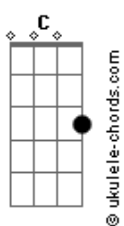

Laufey - From The Start

tom:

Intro: Dm G7 C7M

[Primeira Parte]

Dm G7
Don't you notice how
C7M Dm G7
I get quiet when there's no one else around
C7M
Me and you and awkward silence
Dm G7 Em7 A7
Don't you dare look at me that way
Dm G7
I don't need reminders of how you don't feel the same

Dm G7
Oh, the burning pain
C7M Dm G7
Listening to you harp on 'bout some new soulmate
C7M
She's so perfect
C7M
Blah, blah, blah
Dm G7 Em7 A7
Oh, how I wish you'll wake up one day
Dm
Run to me, confess your love
G7
At least just let me say

[Refrão]

Dm G7
That when I talk to you
C7M
Oh, cupid walks right through
Dm G7 C7M
And shoots an arrow through my heart
Dm G7
And I sound like a loon
Em7 A7
But don't you feel it, too?
Dm G7 C7M

Acordes

Confess I loved you from the start

[Interlúdio] Dm G7 C7M
Dm G7 Em7 A7
Dm G7

[Segunda Parte]

Dm G7
What's a girl to do?
C7M
Lying on my bed
Dm G7
Staring into the blue
C7M
Unrequited, terrifying
Dm G7 Em7 A7
Love is driving me a bit insane
Dm
Have to get this off my chest
G7
I'm telling you today

[Refrão]

Dm G7
That when I talk to you
C7M
Oh, cupid walks right through
Dm G7 C7M
And shoots an arrow through my heart
Dm G7
And I sound like a loon
Em7 A7
But don't you feel it, too?
Dm G7 C7M
Confess I loved you from the start

[Final]

Dm G7
Confess I loved you
E A7
Just thinking of you
Dm C
I know I've loved you from the start