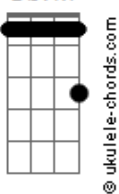

[Refrão]

Ebm7 **Ab7** That when I talk to you
Db7M Oh, Cupid walks right through
Ebm7 **Ab7** **Db7M** And shoots an arrow through my heart
Ebm7 **Ab7** And I sound like a loon
Fm7 **Bb7** But don't you feel it too?
Ebm7 **Ab7** **Db7M** Confess I loved you from the start

(**Gb7M** **Ab7**)

Db7M
 Bi-ya-ba-da

Acordes

Gb7M

© ukulele-chords.com

Db7M

© ukulele-chords.com

Db