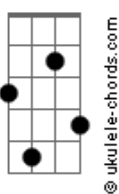

Laufey - From The Start

tom:

Intro: **Gb7M** **Ab** **Db7M**

[Primeira Parte]

Don't you notice how
Db7M I get quiet when there's no one else around?
Db7M Me and you and awkward silence
Ebm7 **Ab7** **Fm7** **Bb7** Don't you dare look at me that way
Ebm7 **Ab7** I don't need reminders of how you don't feel the same

Gb7M **Ab** Oh, the burning pain
Db7M **Ebm7** **Ab7** Listening to you harp on 'bout some new soulmate
Db7M "She's so perfect", blah, blah, blah
Ebm7 **Ab** **Fm7** **Bb7** Oh, how I wish you'll wake up one day
Ebm7 **Ab** Run to me, confess your love, at least just let me say

[Refrão]

Ebm7 **Ab7** That when I talk to you
Db7M Oh, Cupid walks right through
Ebm7 **Ab7** **Db7M** And shoots an arrow through my heart
Ebm7 **Ab7** And I sound like a loon
Fm7 **Bb7** But don't you feel it too?
Ebm7 **Ab7** **Db7M** Confess I loved you from the start

(**Gb7M** **Ab7**)

Db7M
Bi-ya-ba-da

Acordes

Gb7M

© ukulele-chords.com

Db7M