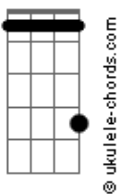

[Refrão]

Ebm7 **Ab7** That when I talk to you
Db7M Oh, Cupid walks right through
Ebm7 **Ab7** **Db7M** And shoots an arrow through my heart
Ebm7 **Ab7** And I sound like a loon
Fm7 **Bb7** But don't you feel it too?
Ebm7 **Ab7** **Db7M** Confess I loved you from the start

(**Gb7M** **Ab7**)

Db7M
 Bi-ya-ba-da

Acordes

Gb7M

© ukulele-chords.com

Db7M

© ukulele-chords.com

Db