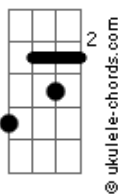

© ukulele-chords.com

Ab7