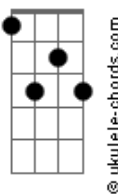

© ukulele-chords.com

Ebm7