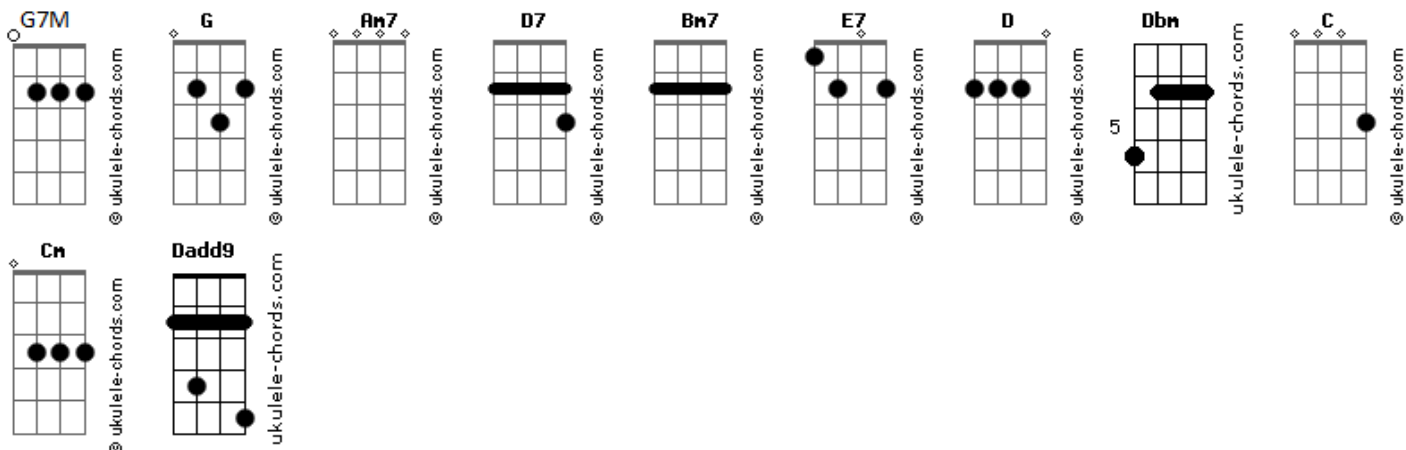

Laufey - Falling Behind

tom:

Intro: Am7 D7 G7M
Am7 D7 G7M

[Primeira Parte]

Am7 D7
Moved out to a new city
G7M G7M
June is dawning down on me
Am7 D7 G7M
And all that I can find's
Am7 D7
A? sickly romance in?the air
Bm7 E7
Lovers stroll without a care
Am7
In?sight
Dadd9
Ooh-oo-oo, this can?t be right

[Refrão]

Am7 D7
'Cause the sun's engaged with the sky
G7M G7M
And my best friend?s found a new guy
Am7 D7
I'm only getting older
Bm7 E7 Am7
I've never had a shoulder to cry on
D Dbm C Bm7 E7 E7
Someone to call mine
Am7 D7 G7M
Everybody's falling in love and I'm falling behind

(G7M Am7 D7 G7M)
(Am7 D7 G7M)

[Segunda Parte]

Acordes

Am7 D7
Touched the ocean, fell right in
G7M G7M
Stepped outside and burned my skin
Am7 D7 G7M
My life won't go my way
Am7 D7
Bossa nova in my room
Bm7 E7 Am7
Hoped that I'll find someone? too, to love
Dadd9
Because