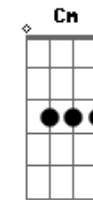

© ukulele-chords.com