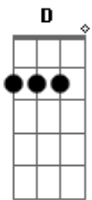

© ukulele-chords.com