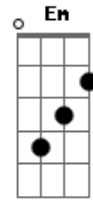

© ukulele-chords.com