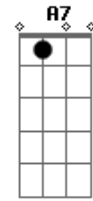

© ukulele-chords.com