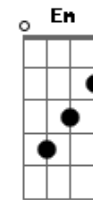

© ukulele-chords.com