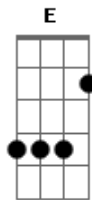

© ukulele-chords.com