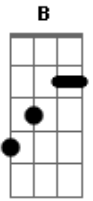

Laufey - Dear Soulmate

tom:

B (forma dos acordes no tom de G)

Capostrate na 4ª casa
Intro: D D D G

[Primeira Parte]

D D D G
Do you live in New York City?
D D D G
Or a couple towns away?
D D D G
Wherever you are, I jump in my car
E
Just to see you
Cm7
Today
D D D G
Will I meet you at a party?
D D D G
Sit next to you on a plane?
D D D G
Maybe I already know you and love you
E Cm7
But we'll fall in love someday

[Refrão]

G Em
Dear soulmate
Cm
Do you think of me?
G
'Cause I do
Em
Do you have green eyes?
A7 A7
Are they brown like mine?
C A
Do you have a sister too?
Am
Dear soulmate
Cm G
One day I'll give this song to you

[Segunda Parte]

D D D G
Will we drive up to the mountains?
D D D G

Camp in a little tent?
D D
When the bears come at night
D G
Will you put up a fight?
E
Or will you hide with me
Cm7
In my flashlight
D D D G
Do you sleep on the right side
D D D G
'Cause I prefer the left
D D
Will you make me butter toast
D G
Perhaps a morning roast
E
When I wake up
Cm7
And I'm sad

[Refrão]

G Em
Dear Soulmate
Cm
Do you think of me
G
'Cause I do
Em
Do you have blue eyes
A7 A7
Are they brown like mine
C A
Do you have a sister too?
Am
Dear soulmate
Cm G
One day I'll give this song to you
(G Em)
Am
Dear soulmate
A
I can't wait to fall in love
G
With you
[Final] G

Acordes

© ukulele-chords.com