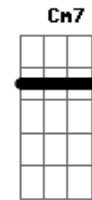

© ukulele-chords.com