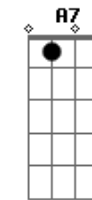

© ukulele-chords.com