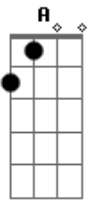

© ukulele-chords.com