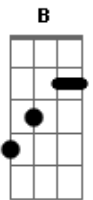

Laufey - Dear Soulmate

tom:

B (forma dos acordes no tom de G)

Capostrate na 4ª casa
Intro: D D D G

[Primeira Parte]

D D D G
Do you live in New York City?
D D D G
Or a couple towns away?
D D D G
Wherever you are, I jump in my car
E
Just to see you
Cm7
Today
D D D G
Will I meet you at a party?
D D D G
Sit next to you on a plane?
D D D G
Maybe I already know you and love you
E Cm7
But we'll fall in love someday

[Refrão]

G Em
Dear soulmate
Cm
Do you think of me?
G
'Cause I do
Em
Do you have green eyes?
A7 A7
Are they brown like mine?
C A
Do you have a sister too?
Am
Dear soulmate
Cm G
One day I'll give this song to you

[Segunda Parte]

D D D G
Will we drive up to the mountains?
D D D G

Camp in a little tent?
D D
When the bears come at night
D G
Will you put up a fight?
E
Or will you hide with me
Cm7
In my flashlight
D D D G
Do you sleep on the right side
D D D G
'Cause I prefer the left
D D
Will you make me butter toast
D G
Perhaps a morning roast
E
When I wake up
Cm7
And I'm sad

[Refrão]

G Em
Dear Soulmate
Cm
Do you think of me
G
'Cause I do
Em
Do you have blue eyes
A7 A7
Are they brown like mine
C A
Do you have a sister too?
Am
Dear soulmate
Cm G
One day I'll give this song to you
(G Em)
Am
Dear soulmate
A
I can't wait to fall in love
G
With you
[Final] G

Acordes

© ukulele-chords.com