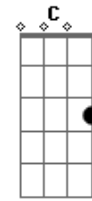

© ukulele-chords.com