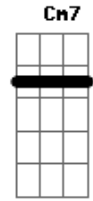

© ukulele-chords.com