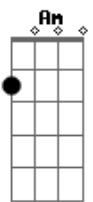

© ukulele-chords.com