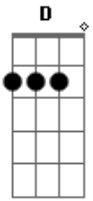

© ukulele-chords.com