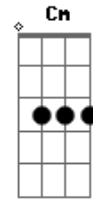

© ukulele-chords.com