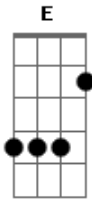

© ukulele-chords.com