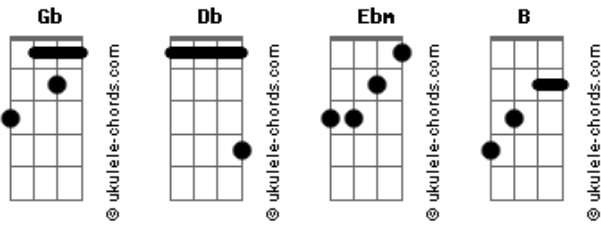

Daniel Lanois - That's The Way It Is

tom:
Gb

Gb Db
The many miles we walk
Ebm B
The many things we learned
Gb Db
The building of the shrine
Ebm B
Only just to burn

Gb Db
That's the way it is
Ebm B
That's the way it is

(Gb Db Ebm B)

Acordes

(Gb Db Ebm B)

Gb Db
May the wind be at your back
Ebm B
Good fortunes at your hand
Gb Db
May the cards layout a straight
Ebm B
All from your command

Gb Db
That's the way it is
Ebm B
That's the way it is

(Gb Db Ebm B)
(Gb Db Ebm B)
(Gb Db Ebm B)

Ebm B
Shine light into darkness
Ebm B
Shine light into darkness