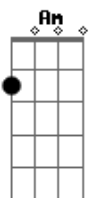

© ukulele-chords.com