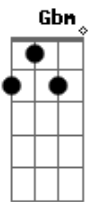

© ukulele-chords.com