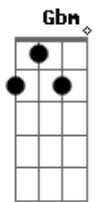

© ukulele-chords.com