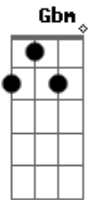

© ukulele-chords.com