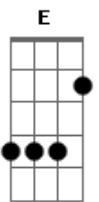

Lana Del Rey - Yes To Heaven

tom:

Intro: Gbm Abm A
 Gbm E Gbm
 A Abm E Dbm
 Gbm A Gbm

[Primeira Parte]

Gbm E A
 If you dance I'll dance
 Gbm E A
 And if you don't I'll dance anyway
 Gbm E A
 Give peace a chance
 Gbm E A
 Let the fear you have fall away

[Pré-Refrão 1]

Gbm E A
 I've got my eye on you

[Refrão]

Gbm E A
 Say yes to heaven
 Gbm E A
 Say yes to me
 Gbm E A
 Say yes to heaven
 Gbm E A
 Say yes to me

[Segunda Parte]

Gbm E A
 If you go I'll stay
 Gbm E A
 You come back I'll be right here
 Gbm E A
 Like a barge at sea
 Gbm E A
 In the storm I stay clear

[Pré-Refrão 2]

Gbm E A
 'Cause I've got my mind on you
 Gbm E A

Acordes

© ukulele-chords.com

© ukulele-chords.com

© ukulele-chords.com

© ukulele-chords.com

© ukulele-chords.com

I've got my mind on you

[Refrão]

Gbm E A
 Say yes to heaven
 Gbm E A
 Say yes to me
 Gbm E A
 Say yes to heaven
 Gbm E A
 Say yes to me

[Terceira Parte]

Gbm E A
 If you dance I'll dance
 Gbm E A
 I'll put my red dress on again
 Gbm E A
 And if you fight I'll fight
 Gbm E A
 It doesn't matter, now it's all gone