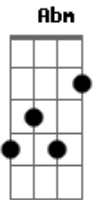

Lana Del Rey - Yes To Heaven

tom:

Intro: Gbm Abm A
 Gbm E Gbm
 A Abm E Dbm
 Gbm A Gbm

[Primeira Parte]

Gbm E A
 If you dance I'll dance
 Gbm E A
 And if you don't I'll dance anyway
 Gbm E A
 Give peace a chance
 Gbm E A
 Let the fear you have fall away

[Pré-Refrão 1]

Gbm E A
 I've got my eye on you

[Refrão]

Gbm E A
 Say yes to heaven
 Gbm E A
 Say yes to me
 Gbm E A
 Say yes to heaven
 Gbm E A
 Say yes to me

[Segunda Parte]

Gbm E A
 If you go I'll stay
 Gbm E A
 You come back I'll be right here
 Gbm E A
 Like a barge at sea
 Gbm E A
 In the storm I stay clear

[Pré-Refrão 2]

Gbm E A
 'Cause I've got my mind on you
 Gbm E A

Acordes

© ukulele-chords.com

© ukulele-chords.com

© ukulele-chords.com

© ukulele-chords.com

© ukulele-chords.com

I've got my mind on you

[Refrão]

Gbm E A
 Say yes to heaven
 Gbm E A
 Say yes to me
 Gbm E A
 Say yes to heaven
 Gbm E A
 Say yes to me

[Terceira Parte]

Gbm E A
 If you dance I'll dance
 Gbm E A
 I'll put my red dress on again
 Gbm E A
 And if you fight I'll fight
 Gbm E A
 It doesn't matter, now it's all gone