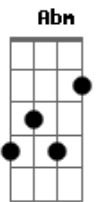

Lana Del Rey - Yes To Heaven

tom:

Intro: Gbm Abm A
 Gbm E Gbm
 A Abm E Dbm
 Gbm A Gbm

[Primeira Parte]

Gbm E A
 If you dance I'll dance
 Gbm E A
 And if you don't I'll dance anyway
 Gbm E A
 Give peace a chance
 Gbm E A
 Let the fear you have fall away

[Pré-Refrão 1]

Gbm E A
 I've got my eye on you

[Refrão]

Gbm E A
 Say yes to heaven
 Gbm E A
 Say yes to me
 Gbm E A
 Say yes to heaven
 Gbm E A
 Say yes to me

[Segunda Parte]

Gbm E A
 If you go I'll stay
 Gbm E A
 You come back I'll be right here
 Gbm E A
 Like a barge at sea
 Gbm E A
 In the storm I stay clear

[Pré-Refrão 2]

Gbm E A
 'Cause I've got my mind on you
 Gbm E A

Acordes

© ukulele-chords.com

© ukulele-chords.com

© ukulele-chords.com

© ukulele-chords.com

© ukulele-chords.com

I've got my mind on you

[Refrão]

Gbm E A
 Say yes to heaven
 Gbm E A
 Say yes to me
 Gbm E A
 Say yes to heaven
 Gbm E A
 Say yes to me

[Terceira Parte]

Gbm E A
 If you dance I'll dance
 Gbm E A
 I'll put my red dress on again
 Gbm E A
 And if you fight I'll fight
 Gbm E A
 It doesn't matter, now it's all gone