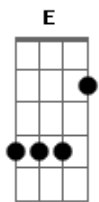

Lana Del Rey - Yes To Heaven

tom:

Intro: Gbm Abm A
 Gbm E Gbm
 A Abm E Dbm
 Gbm A Gbm

[Primeira Parte]

Gbm E A
 If you dance I'll dance
 Gbm E A
 And if you don't I'll dance anyway
 Gbm E A
 Give peace a chance
 Gbm E A
 Let the fear you have fall away

[Pré-Refrão 1]

Gbm E A
 I've got my eye on you

[Refrão]

Gbm E A
 Say yes to heaven
 Gbm E A
 Say yes to me
 Gbm E A
 Say yes to heaven
 Gbm E A
 Say yes to me

[Segunda Parte]

Gbm E A
 If you go I'll stay
 Gbm E A
 You come back I'll be right here
 Gbm E A
 Like a barge at sea
 Gbm E A
 In the storm I stay clear

[Pré-Refrão 2]

Gbm E A
 'Cause I've got my mind on you
 Gbm E A

Acordes

© ukulele-chords.com

© ukulele-chords.com

© ukulele-chords.com

© ukulele-chords.com

© ukulele-chords.com

I've got my mind on you

[Refrão]

Gbm E A
 Say yes to heaven
 Gbm E A
 Say yes to me
 Gbm E A
 Say yes to heaven
 Gbm E A
 Say yes to me

[Terceira Parte]

Gbm E A
 If you dance I'll dance
 Gbm E A
 I'll put my red dress on again
 Gbm E A
 And if you fight I'll fight
 Gbm E A
 It doesn't matter, now it's all gone