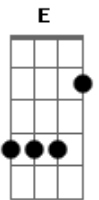

Lana Del Rey - Yes To Heaven

tom:

Intro: Gbm Abm A
 Gbm E Gbm
 A Abm E Dbm
 Gbm A Gbm

[Primeira Parte]

Gbm E A
 If you dance I'll dance
 Gbm E A
 And if you don't I'll dance anyway
 Gbm E A
 Give peace a chance
 Gbm E A
 Let the fear you have fall away

[Pré-Refrão 1]

Gbm E A
 I've got my eye on you

[Refrão]

Gbm E A
 Say yes to heaven
 Gbm E A
 Say yes to me
 Gbm E A
 Say yes to heaven
 Gbm E A
 Say yes to me

[Segunda Parte]

Gbm E A
 If you go I'll stay
 Gbm E A
 You come back I'll be right here
 Gbm E A
 Like a barge at sea
 Gbm E A
 In the storm I stay clear

[Pré-Refrão 2]

Gbm E A
 'Cause I've got my mind on you
 Gbm E A

Acordes

© ukulele-chords.com

© ukulele-chords.com

© ukulele-chords.com

© ukulele-chords.com

© ukulele-chords.com

I've got my mind on you

[Refrão]

Gbm E A
 Say yes to heaven
 Gbm E A
 Say yes to me
 Gbm E A
 Say yes to heaven
 Gbm E A
 Say yes to me

[Terceira Parte]

Gbm E A
 If you dance I'll dance
 Gbm E A
 I'll put my red dress on again
 Gbm E A
 And if you fight I'll fight
 Gbm E A
 It doesn't matter, now it's all gone