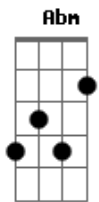

Lana Del Rey - Yes To Heaven

tom:

Intro: Gbm Abm A
 Gbm E Gbm
 A Abm E Dbm
 Gbm A Gbm

[Primeira Parte]

Gbm E A
 If you dance I'll dance
 Gbm E A
 And if you don't I'll dance anyway
 Gbm E A
 Give peace a chance
 Gbm E A
 Let the fear you have fall away

[Pré-Refrão 1]

Gbm E A
 I've got my eye on you

[Refrão]

Gbm E A
 Say yes to heaven
 Gbm E A
 Say yes to me
 Gbm E A
 Say yes to heaven
 Gbm E A
 Say yes to me

[Segunda Parte]

Gbm E A
 If you go I'll stay
 Gbm E A
 You come back I'll be right here
 Gbm E A
 Like a barge at sea
 Gbm E A
 In the storm I stay clear

[Pré-Refrão 2]

Gbm E A
 'Cause I've got my mind on you
 Gbm E A

Acordes

© ukulele-chords.com

© ukulele-chords.com

© ukulele-chords.com

© ukulele-chords.com

© ukulele-chords.com

I've got my mind on you

[Refrão]

Gbm E A
 Say yes to heaven
 Gbm E A
 Say yes to me
 Gbm E A
 Say yes to heaven
 Gbm E A
 Say yes to me

[Terceira Parte]

Gbm E A
 If you dance I'll dance
 Gbm E A
 I'll put my red dress on again
 Gbm E A
 And if you fight I'll fight
 Gbm E A
 It doesn't matter, now it's all gone