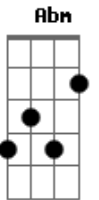

© ukulele-chords.com