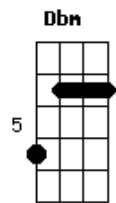

© ukulele-chords.com

© ukulele-chords.com