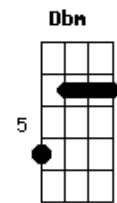

© ukulele-chords.com

ukulele-chords.com