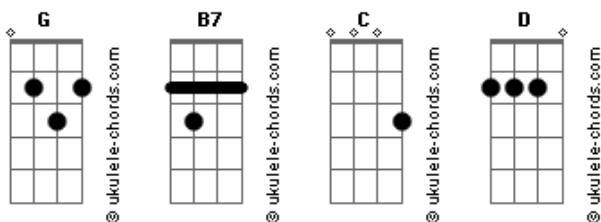

Lana Del Rey - Watercolor Eyes

G tom:

[Primeira Parte]

G
Why're you always doing that?
B7 C
Breaking up with me, then making up
D
Just to make me mad

[Refrão]

G
I think that you taste?like rock
candy
B7
Sweet like beaches, leave me all
sandy
C D
Why do you leave me with watercolor
eyes?
G
Young love don't always lasts
forever
B7
Wild horses can't keep us together
C
So what if you taste just like
heaven?
D
That don't make it right
G
Hot summer and cold watermelon
B7
Your love stings like blood and a
lemon
C D
Why do you leave me with watercolor
ey?s?

[Refrão]

G
Watercolor eyes
B7
Wat?rcolor eyes
C
Watercolor eyes
D
That don't make it right

[Segunda Parte]

G
Why're you always doing that?
B7 C
Playing guitar while I'm sleeping
D
Acting like a brat

[Refrão]

Acordes

G
I think that you're sweet like rock
candy
B7
Warm like beaches that leave me
sandy
C D
Why do you leave me with watercolor
eyes?
G
Young love don't always lasts
forever
B7
Wild horses can't keep us together
C
So what if you taste just like
heaven?
D
That don't make it right
G
Hot summer and cold watermelon
B7
Your love stings like blood and a
lemon
C D
Why do you leave me with watercolor
eyes?

[Refrão]

G
Watercolor eyes
B7
Watercolor eyes
C
Watercolor eyes
D
That don't make it right
G
Watercolor eyes
B7
Watercolor eyes
C
Watercolor eyes
D
That don't make it right

[Final]

G
Why're you always doing that?
B7 C
Breaking up with me, then making up
D
Just to make me mad
G
Oh-ho
B7
He-hey
C
Why?
D
That don't make it right