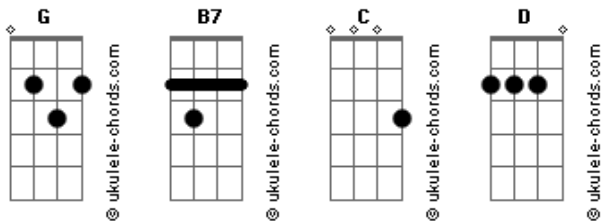

Lana Del Rey - Watercolor Eyes

G tom:

[Primeira Parte]

G
Why're you always doing that?
B7 C
Breaking up with me, then making up
D
Just to make me mad

[Refrão]

G
I think that you taste?like rock
candy
B7
Sweet like beaches, leave me all
sandy
C D
Why do you leave me with watercolor
eyes?
G
Young love don't always lasts
forever
B7
Wild horses can't keep us together
C
So what if you taste just like
heaven?
D
That don't make it right
G
Hot summer and cold watermelon
B7
Your love stings like blood and a
lemon
C D
Why do you leave me with watercolor
ey?s?

[Refrão]

G
Watercolor eyes
B7
Wat?rcolor eyes
C
Watercolor eyes
D
That don't make it right

[Segunda Parte]

G
Why're you always doing that?
B7 C
Playing guitar while I'm sleeping
D
Acting like a brat

[Refrão]

Acordes

G
I think that you're sweet like rock
candy
B7
Warm like beaches that leave me
sandy
C D
Why do you leave me with watercolor
eyes?
G
Young love don't always lasts
forever
B7
Wild horses can't keep us together
C
So what if you taste just like
heaven?
D
That don't make it right
G
Hot summer and cold watermelon
B7
Your love stings like blood and a
lemon
C D
Why do you leave me with watercolor
eyes?

[Refrão]

G
Watercolor eyes
B7
Watercolor eyes
C
Watercolor eyes
D
That don't make it right
G
Watercolor eyes
B7
Watercolor eyes
C
Watercolor eyes
D
That don't make it right

[Final]

G
Why're you always doing that?
B7 C
Breaking up with me, then making up
D
Just to make me mad
G
Oh-ho
B7
He-hey
C
Why?
D
That don't make it right