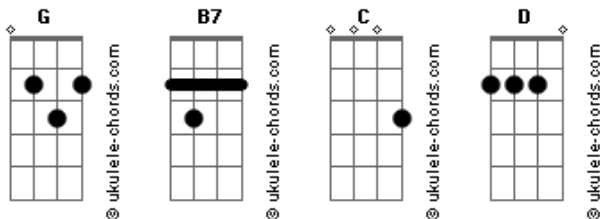

Lana Del Rey - Watercolor Eyes

G tom:

[Primeira Parte]

G
Why're you always doing that?
B7 C
Breaking up with me, then making up
D
Just to make me mad

[Refrão]

G
I think that you taste?like rock
candy
B7
Sweet like beaches, leave me all
sandy
C D
Why do you leave me with watercolor
eyes?
G
Young love don't always lasts
forever
B7
Wild horses can't keep us together
C
So what if you taste just like
heaven?
D
That don't make it right
G
Hot summer and cold watermelon
B7
Your love stings like blood and a
lemon
C D
Why do you leave me with watercolor
ey?s?

[Refrão]

G
Watercolor eyes
B7
Wat?rcolor eyes
C
Watercolor eyes
D
That don't make it right

[Segunda Parte]

G
Why're you always doing that?
B7 C
Playing guitar while I'm sleeping
D
Acting like a brat

[Refrão]

Acordes

G
I think that you're sweet like rock
candy
B7
Warm like beaches that leave me
sandy
C D
Why do you leave me with watercolor
eyes?
G
Young love don't always lasts
forever
B7
Wild horses can't keep us together
C
So what if you taste just like
heaven?
D
That don't make it right
G
Hot summer and cold watermelon
B7
Your love stings like blood and a
lemon
C D
Why do you leave me with watercolor
eyes?

[Refrão]

G
Watercolor eyes
B7
Watercolor eyes
C
Watercolor eyes
D
That don't make it right
G
Watercolor eyes
B7
Watercolor eyes
C
Watercolor eyes
D
That don't make it right

[Final]

G
Why're you always doing that?
B7 C
Breaking up with me, then making up
D
Just to make me mad
G
Oh-ho
B7
He-hey
C
Why?
D
That don't make it right