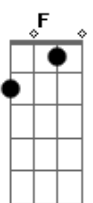

Refrão:

Dm F
This is ultraviolence
C G Dm
Ultraviolence
F C
Ultraviolence
G
Ultraviolence
Dm F C
I can hear sirens, sirens
G Dm
He hit me and it felt like a kiss
F C
I can hear violins, violins
G
Give me all of that ultraviolence

Segunda parte:

Dm Bb G
He used to call me poison
Like I was poison ivy
Dm Bb G
I could have died right there
Cause he was right beside me
Bb Dm C
Jim raised me up
G Bb
He hurt me but it felt like true love
Dm C
Jim taught me that
G
Loving him was never enough

Refrão:

Dm F C
This is ultraviolence
G Dm
Ultraviolence
F C
Ultraviolence
G
Ultraviolence
Dm F C
I can hear sirens, sirens
G Dm
He hit me and it felt like a kiss
F C
I can hear violins, violins
G
Give me all of that ultraviolence
Bb Dm C
We can go back to New York
G Bb
Loving you was really hard
Dm C
We can go back to the struck
G
Heaven don't know who we are
Bb Dm C
Heaven is on Earth
G
I will do anything for you, babe
Bb Dm C
Blessed be this union
G
Crying tears of gold, like Adam and Eve
"I love you the first time
I love you the last time
Yo soy la princesa, comprende mis white lines
Cause I'm your jazz singer
And you're my cult leader
I love you forever
I love you forever"

Refrão:

Dm F C
This is ultraviolence
G Dm
Ultraviolence
F C
Ultraviolence
G
Ultraviolence
Dm F C
I can hear sirens, sirens
G Dm
He hit me and it felt like a kiss
F C
I can hear violins, violins
G Dm
Give me all of that ultraviolence

Acordes

© ukulele-chords.com