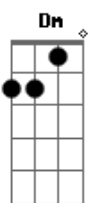

© ukulele-chords.com