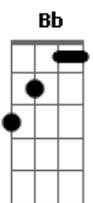

© ukulele-chords.com