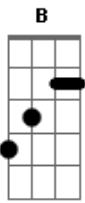

Lana Del Rey - Try Tonight

Tom: B

B Ebm
Can't put my finger on it

B Ebm
but i know i want it

Abm Ebm Gb
I'm willing to try another way

Abm Ebm Gb
that is if i get by another day

Abm
Back and forth, i don't know
B Ebm Abm
get anywhere, and i've been searching
B Ebm
Everywhere

B Ebm
he'll try tonight

B Ebm
Just try tonight

B Ebm
happy as the moon shine

B Ebm
Shifting in the night time

Abm Ebm Gb
clichés find a home inside of him

Abm Ebm Gb

When he enters all of the lights go dim

Abm B Ebm
he's so sure he's got a tragic lifestyle

Abm B Ebm
And i'm so sure i can, make that man smile

B Ebm
he'll try tonight

B Ebm
Just try tonight

B Ebm
a dark room in the nighttime

B Ebm
Is how he spends all his time

Abm Ebm Gb
if he could go on without your help

Abm Ebm Gb
Then he would do it all by himself

Abm B Ebm
but i don't think he got, strength to muster

Abm B Ebm
And he don't got a lot, lack of luster

B Ebm B Ebm
he'll try tonight, tonight i'll get high

B Ebm B Ebm
but he will, he will, he will, yes he will.

Acordes