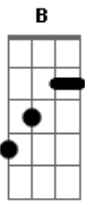

Lana Del Rey - Try Tonight

Tom: B

B Ebm
Can't put my finger on it

B Ebm
but i know i want it

Abm Ebm Gb
I'm willing to try another way

Abm Ebm Gb
that is if i get by another day

Abm
Back and forth, i don't know

B Ebm Abm
get anywhere, and i've been searching

B Ebm
Everywhere

B Ebm
he'll try tonight

B Ebm
Just try tonight

B Ebm
happy as the moon shine

B Ebm
Shifting in the night time

Abm Ebm Gb
clichés find a home inside of him

Abm Ebm Gb

When he enters all of the lights go dim
Abm B Ebm
he's so sure he's got a tragic lifestyle

Abm B Ebm
And i'm so sure i can, make that man smile

B Ebm
he'll try tonight

B Ebm
Just try tonight

B Ebm
a dark room in the nighttime

B Ebm
Is how he spends all his time

Abm Ebm Gb
if he could go on without your help

Abm Ebm Gb
Then he would do it all by himself

Abm B Ebm
but i don't think he got, strength to muster

Abm B Ebm
And he don't got a lot, lack of luster

B Ebm B Ebm
he'll try tonight, tonight i'll get high

B Ebm B Ebm
but he will, he will, he will, yes he will.

Acordes