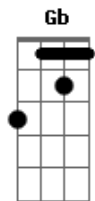

© ukulele-chords.com