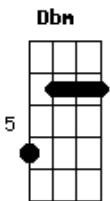

© ukulele-chords.com

© ukulele-chords.com