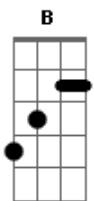

© ukulele-chords.com