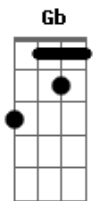

© ukulele-chords.com