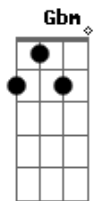

© ukulele-chords.com