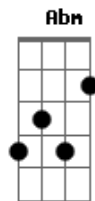

© ukulele-chords.com