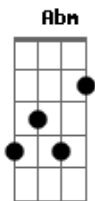

© ukulele-chords.com