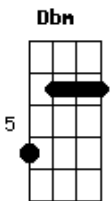

© ukulele-chords.com

© ukulele-chords.com