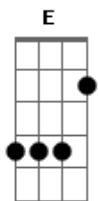

Oh, my God, I feel it in the air
B Gbm
Telephone wires above are sizzling like a snare
A Dbm
Honey I'm on fire I feel it everywhere
B Gbm
Nothing scares me anymore

A Dbm
Kiss me hard before you go
B Gbm
Summertime sadness
A Dbm
I just wanted you to know
B Gbm
That baby you're the best

A Dbm
I've got that summertime, summertime sadness

A Dbm
Got that summertime, summertime sadness
B Gbm
Oh, oh oh oh oh oh

Abm Dbm
I think I'll miss you forever
B Gbm
Like the stars miss the sun in the morning skies
Abm Dbm
Late is better than never
B Gbm B
Even if you're gone I'm gonna drive, drive, drive

A Dbm
I've got that summertime, summertime sadness

A Dbm
Got that summertime, summertime sadness
B Gbm
Oh oh oh oh oh oh

A Dbm
Kiss me hard before you go
B Gbm
Summertime sadness
A Dbm
I just wanted you to know
B Gbm
That baby you're the best

A Dbm
I've got that summertime, summertime sadness

A Dbm
Got that summertime, summertime sadness
B Gbm
Oh oh oh oh oh oh

Acordes

© ukulele-chords.com