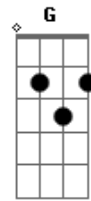

Refrão:
Bm A
Ah-ah-ah-ah, ah-ah-ah-ah, Cacciatore.

Bm A
Ah-ah-ah-ah, ah-ah-ah-ah, ciao amore.

Bm A
All the lights are sparkling for you it seems,
G Gb Em - A
on the downtown scenes, shady blue.
Bm A
Beatboxing and rapping in the summer rain,
G Gb Em - A
like a boss, he sang Jazz and Blues.

Chorus:
Bm A

Ah-ah-ah-ah, ah-ah-ah-ah, Cacciatore.

Bm A
Ah-ah-ah-ah, ah-ah-ah-ah, ciao amore.

Bridge:
Bm A
The summer's wild, and I've been waiting for you all this time.
G Gb Em Bm - A
I adore you, can't you see you're meant for me?
Bm A
Summer's hot but I've been cold without you,
A G Gb Em Bm
I was so wrong not to tell, I'm in regine, tangerine dreams.
Bm A
Catch me if you can, working on my tan, Salvatore.
Gb Bm
Dying by the hand of a foreign man happily,
Bm A
calling out my name in the summer rain, ciao amore.
Gb Bm
Salvatore can wait, now it's time to eat soft ice cream

Chorus:
Bm A
Ah-ah-ah-ah, ah-ah-ah-ah, Cacciatore.

Bm A
Ah-ah-ah-ah, ah-ah-ah-ah, ciao amore.

Acordes

© ukulele-chords.com

© ukulele-chords.com

© ukulele-chords.com

© ukulele-chords.com

© ukulele-chords.com