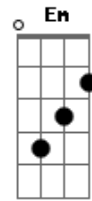

Chorus:
Bm A

Ah-ah-ah-ah, ah-ah-ah-ah, Cacciatore.

Bm A
Ah-ah-ah-ah, ah-ah-ah-ah, ciao amore.

Bridge:
Bm A
The summer's wild, and I've been waiting for you all this time.
G Gb Em Bm - A
I adore you, can't you see you're meant for me?
Bm A
Summer's hot but I've been cold without you,
A G Gb Em Bm
I was so wrong not to tell, I'm in regine, tangerine dreams.
Bm A
Catch me if you can, working on my tan, Salvatore.
Gb Bm
Dying by the hand of a foreign man happily,
Bm A
calling out my name in the summer rain, ciao amore.
Gb Bm
Salvatore can wait, now it's time to eat soft ice cream

Chorus:
Bm A
Ah-ah-ah-ah, ah-ah-ah-ah, Cacciatore.

Bm A
Ah-ah-ah-ah, ah-ah-ah-ah, ciao amore.

Acordes

© ukulele-chords.com

© ukulele-chords.com

© ukulele-chords.com

© ukulele-chords.com

© ukulele-chords.com