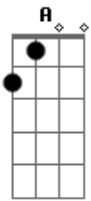

Chorus:
Bm A
Ah-ah-ah-ah, ah-ah-ah-ah, Cacciatore.

Bm A
Ah-ah-ah-ah, ah-ah-ah-ah, ciao amore.

Acordes

© ukulele-chords.com

© ukulele-chords.com

© ukulele-chords.com

© ukulele-chords.com

© ukulele-chords.com