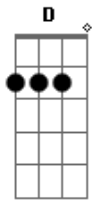

Lana Del Rey - Salvatore

Tom: D
Intro: 2x: Bm A Gb Bm

Bm A
All the lights in Miami begin to gleam,
G Gb Em - A
ruby, blue and green, neon too.
Bm A
Everything looks better from above my king,
G Gb Em - A
like aquamarine, ocean's blue.

Refrão:
Bm A
Ah-ah-ah-ah, ah-ah-ah-ah, Cacciatore.

Bm A
Ah-ah-ah-ah, ah-ah-ah-ah, ciao amore.

Bm A
All the lights are sparkling for you it seems,
G Gb Em - A
on the downtown scenes, shady blue.
Bm A
Beatboxing and rapping in the summer rain,
G Gb Em - A
like a boss, he sang Jazz and Blues.

Chorus:
Bm A

Ah-ah-ah-ah, ah-ah-ah-ah, Cacciatore.

Bm A
Ah-ah-ah-ah, ah-ah-ah-ah, ciao amore.

Bridge:
Bm A
The summer's wild, and I've been waiting for you all this time.
G Gb Em Bm - A
I adore you, can't you see you're meant for me?
Bm A
Summer's hot but I've been cold without you,
A G Gb Em Bm
I was so wrong not to tell, I'm in regine, tangerine dreams.
Bm A
Catch me if you can, working on my tan, Salvatore.
Gb Bm
Dying by the hand of a foreign man happily,
Bm A
calling out my name in the summer rain, ciao amore.
Gb Bm
Salvatore can wait, now it's time to eat soft ice cream

Chorus:
Bm A
Ah-ah-ah-ah, ah-ah-ah-ah, Cacciatore.

Bm A
Ah-ah-ah-ah, ah-ah-ah-ah, ciao amore.

Acordes