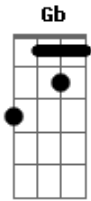

Refrão:
Bm A
Ah-ah-ah-ah, ah-ah-ah-ah, Cacciatore.

Bm A
Ah-ah-ah-ah, ah-ah-ah-ah, ciao amore.

Bm A
All the lights are sparkling for you it seems,
G Gb Em - A
on the downtown scenes, shady blue.
Bm A
Beatboxing and rapping in the summer rain,
G Gb Em - A
like a boss, he sang Jazz and Blues.

Chorus:
Bm A

Ah-ah-ah-ah, ah-ah-ah-ah, Cacciatore.

Bm A
Ah-ah-ah-ah, ah-ah-ah-ah, ciao amore.

Bridge:
Bm A
The summer's wild, and I've been waiting for you all this time.
G Gb Em Bm - A
I adore you, can't you see you're meant for me?
Bm A
Summer's hot but I've been cold without you,
A G Gb Em Bm
I was so wrong not to tell, I'm in regine, tangerine dreams.
Bm A
Catch me if you can, working on my tan, Salvatore.
Gb Bm
Dying by the hand of a foreign man happily,
Bm A
calling out my name in the summer rain, ciao amore.
Gb Bm
Salvatore can wait, now it's time to eat soft ice cream

Chorus:
Bm A
Ah-ah-ah-ah, ah-ah-ah-ah, Cacciatore.

Bm A
Ah-ah-ah-ah, ah-ah-ah-ah, ciao amore.

Acordes

© ukulele-chords.com

© ukulele-chords.com

© ukulele-chords.com

© ukulele-chords.com

© ukulele-chords.com