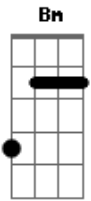

Refrão:
Bm A
Ah-ah-ah-ah, ah-ah-ah-ah, Cacciatore.

Bm A
Ah-ah-ah-ah, ah-ah-ah-ah, ciao amore.

Bm A
All the lights are sparkling for you it seems,
G Gb Em - A
on the downtown scenes, shady blue.
Bm A
Beatboxing and rapping in the summer rain,
G Gb Em - A
like a boss, he sang Jazz and Blues.

Chorus:
Bm A

Ah-ah-ah-ah, ah-ah-ah-ah, Cacciatore.

Bm A
Ah-ah-ah-ah, ah-ah-ah-ah, ciao amore.

Bridge:
Bm A
The summer's wild, and I've been waiting for you all this time.
G Gb Em Bm - A
I adore you, can't you see you're meant for me?
Bm A
Summer's hot but I've been cold without you,
A G Gb Em Bm
I was so wrong not to tell, I'm in regine, tangerine dreams.
Bm A
Catch me if you can, working on my tan, Salvatore.
Gb Bm
Dying by the hand of a foreign man happily,
Bm A
calling out my name in the summer rain, ciao amore.
Gb Bm
Salvatore can wait, now it's time to eat soft ice cream

Chorus:
Bm A
Ah-ah-ah-ah, ah-ah-ah-ah, Cacciatore.

Bm A
Ah-ah-ah-ah, ah-ah-ah-ah, ciao amore.

Acordes

© ukulele-chords.com

© ukulele-chords.com

© ukulele-chords.com

© ukulele-chords.com

© ukulele-chords.com