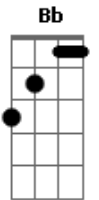

© ukulele-chords.com

© ukulele-chords.com