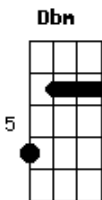

© ukulele-chords.com