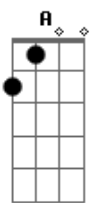

© ukulele-chords.com