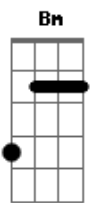

© ukulele-chords.com