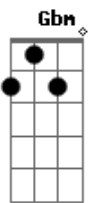

© ukulele-chords.com