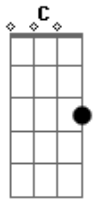

© ukulele-chords.com