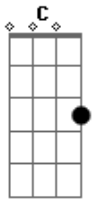

© ukulele-chords.com