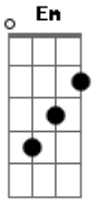

© ukulele-chords.com