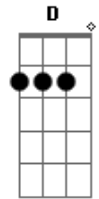

© ukulele-chords.com