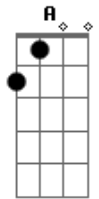

C Em D
In the car, in the car, in the backseat, I'm your baby
C Em D
We go fast, we go so fast, we don't move
C Em D
I believe in a place you take me, make you real proud of your baby
C Em D
In your car, I'm a star and I'm burnin' through you
C Em D
In your car, I'm a star and I'm burnin' through you

G Bm
Oh, be my once in a lifetime
C
Lying on your chest in my party dress, I'm a fuckin' mess but I
G Bm
Oh, thanks for the high life
Em
Baby it's the best, that's a test and yes, now I'm here with you and I

D C Em
Would like to think that you would stick around
D C Em
You're not but I just got to make you proud
D
The taste, the touch, the way we love
G D F C Am G
It all comes down to make the sound of a love song

C Em D
Dream a dream, here's a scene, touch me anywhere 'cause I'm your baby
C Em D
Grab my waist, don't waste any part
C Em
I believe that you see me for who I am
D
So spill my clothes on the floor of your new car
C Em D
Is it safe, is it safe to just be who we are?
C Em D
Is it safe, is it safe to just be who we are?
G Bm
Oh, be my once in a lifetime
Em
Lying on your chest in my party dress, I'm a fuckin' mess but I
G Bm
Oh, thanks for the high life
Em
Baby it's the best, that's a test and yes, now I'm here with you and I
D C Em
Would like to think that you would stick around
C D Em
You're not but I just got to make you proud
D
The taste, the touch, the way we love
G D F C Am G
It all comes down to make the sound of a love song
D
The taste, the touch, the way we love
G D F C Am
It all comes down to make the sound of a love song

Acordes

© ukulele-chords.com