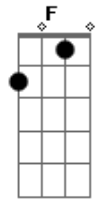

© ukulele-chords.com