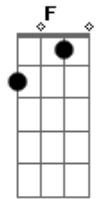

© ukulele-chords.com