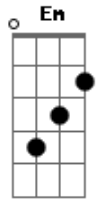

© ukulele-chords.com