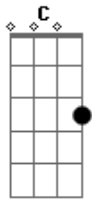

© ukulele-chords.com