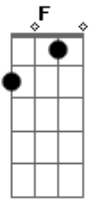

© ukulele-chords.com