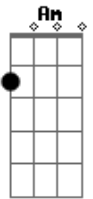

© ukulele-chords.com