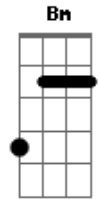

© ukulele-chords.com