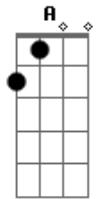

C Em D
In the car, in the car, in the backseat, I'm your baby
C Em D
We go fast, we go so fast, we don't move
C Em D
I believe in a place you take me, make you real proud of your baby
C Em D
In your car, I'm a star and I'm burnin' through you
C Em D
In your car, I'm a star and I'm burnin' through you

G Bm
Oh, be my once in a lifetime
C
Lying on your chest in my party dress, I'm a fuckin' mess but I
G Bm
Oh, thanks for the high life
C
Baby it's the best, that's a test and yes, now I'm here with you and I

D C Em
Would like to think that you would stick around
D C Em
You're not but I just got to make you proud
D
The taste, the touch, the way we love
G D F C Am G
It all comes down to make the sound of a love song

C Em D
Dream a dream, here's a scene, touch me anywhere 'cause I'm your baby
C Em D
Grab my waist, don't waste any part
C Em
I believe that you see me for who I am
D
So spill my clothes on the floor of your new car
C Em D
Is it safe, is it safe to just be who we are?
C Em D
Is it safe, is it safe to just be who we are?
G Bm
Oh, be my once in a lifetime
C
Lying on your chest in my party dress, I'm a fuckin' mess but I
G Bm
Oh, thanks for the high life
C
Baby it's the best, that's a test and yes, now I'm here with you and I
D C Em
Would like to think that you would stick around
C D C Em
You're not but I just got to make you proud
D
The taste, the touch, the way we love
G D F C Am G
It all comes down to make the sound of a love song
D
The taste, the touch, the way we love
G D F C Am
It all comes down to make the sound of a love song

Acordes

© ukulele-chords.com