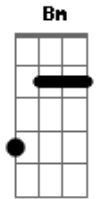

© ukulele-chords.com