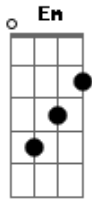

© ukulele-chords.com