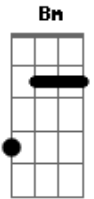

© ukulele-chords.com