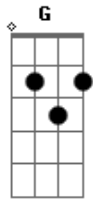

© ukulele-chords.com

© ukulele-chords.com