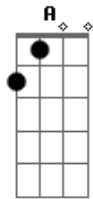

C Em D
In the car, in the car, in the backseat, I'm your baby
C Em D
We go fast, we go so fast, we don't move
C Em D
I believe in a place you take me, make you real proud of your baby
C Em D
In your car, I'm a star and I'm burnin' through you
C Em D
In your car, I'm a star and I'm burnin' through you

G Bm
Oh, be my once in a lifetime
C
Lying on your chest in my party dress, I'm a fuckin' mess but I
G Bm
Oh, thanks for the high life
C
Baby it's the best, that's a test and yes, now I'm here with you and I

D C Em
Would like to think that you would stick around
D C Em
You're not but I just got to make you proud
D
The taste, the touch, the way we love
G D F C Am G
It all comes down to make the sound of a love song

C Em D
Dream a dream, here's a scene, touch me anywhere 'cause I'm your baby
C Em D
Grab my waist, don't waste any part
C Em
I believe that you see me for who I am
D
So spill my clothes on the floor of your new car
C Em D
Is it safe, is it safe to just be who we are?
C Em D
Is it safe, is it safe to just be who we are?
G Bm
Oh, be my once in a lifetime
C
Lying on your chest in my party dress, I'm a fuckin' mess but I
G Bm
Oh, thanks for the high life
C
Baby it's the best, that's a test and yes, now I'm here with you and I
D C Em
Would like to think that you would stick around
C D C Em
You're not but I just got to make you proud
D
The taste, the touch, the way we love
G D F C Am G
It all comes down to make the sound of a love song
D
The taste, the touch, the way we love
G D F C Am
It all comes down to make the sound of a love song

Acordes