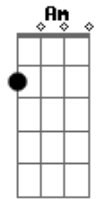

© ukulele-chords.com