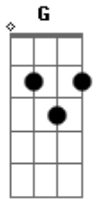

© ukulele-chords.com