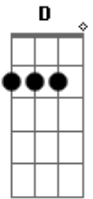

© ukulele-chords.com