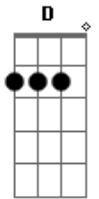

© ukulele-chords.com