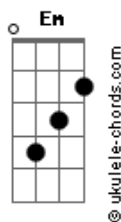

Lana Del Rey - Living Legend

tom:

Intro: G Bm Em D C

Hmmmm, oh-oh

[Primeira Parte]

G Bm
Blackbirds will sing in the same key
C G Am
As you play in the shoes that I bought? you
G Bm
And sweet baby? Jane don't know a thing
Em D C
About my songs but she knows I'm a monsoon

[Refrão]

C Em
And baby you, all the things you do
Bm C
And the ways you move, send me straight to heaven
C G
And baby you, what you never knew
Bm C
What I never said, is you're my living legend

[Segunda Parte]

G Bm
Hipsters will sing just like a dream
C G Am
In Sin-é or the back Brooklyn bayou
G Bm
But you never cared about my name
Em D C
And darling I never meant to defy you

[Refrão]

C Em
But baby you, all them things you do
Bm C
And those ways you moved, send me straight to heaven
C G
And baby you, I never said to you
Bm C

Acordes

You really are my living legend

[Ponte]

D C
I got guns in the summertime and horses too
D Am
Guns in the summertime and horses too
D C
I never meant to be bad or unwell
Am
I was just living on the edge
D
Right between Heaven and Hell
C
And I'm tired of it

[Refrão]

C Em
Oh, all the things you do
Bm C
And the ways you move, send me straight to heaven
C G
And baby you, what I never said to you
Bm C
'Cause you really are my living legend

C
Why, why, why, why, why, why
Em
Why, why, why, why, why, why!
Bm
Why, why, why, why, why, why
C
Why, why, why, why, why, why!

[Final]

C
My living legend
G C
My living legend
G C
My living legend
G C
My living legend