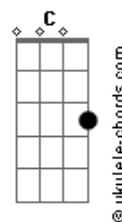

Lana Del Rey - Living Legend

tom:

Intro: G Bm Em D C

Hmmmm, oh-oh

[Primeira Parte]

G Bm
Blackbirds will sing in the same key
C G Am
As you play in the shoes that I bought? you
G Bm
And sweet baby? Jane don't know a thing
Em D C
About my songs but she knows I'm a monsoon

[Refrão]

C Em
And baby you, all the things you do
Bm C
And the ways you move, send me straight to heaven
C G
And baby you, what you never knew
Bm C
What I never said, is you're my living legend

[Segunda Parte]

G Bm
Hipsters will sing just like a dream
C G Am
In Sin-é or the back Brooklyn bayou
G Bm
But you never cared about my name
Em D C
And darling I never meant to defy you

[Refrão]

C Em
But baby you, all them things you do
Bm C
And those ways you moved, send me straight to heaven
C G
And baby you, I never said to you
Bm C

Acordes

You really are my living legend

[Ponte]

D C
I got guns in the summertime and horses too
D Am
Guns in the summertime and horses too
D C
I never meant to be bad or unwell
Am
I was just living on the edge
D
Right between Heaven and Hell
C
And I'm tired of it

[Refrão]

C Em
Oh, all the things you do
Bm C
And the ways you move, send me straight to heaven
C G
And baby you, what I never said to you
Bm C
'Cause you really are my living legend

C
Why, why, why, why, why, why
Em
Why, why, why, why, why, why!
Bm
Why, why, why, why, why, why
C
Why, why, why, why, why, why!

[Final]

C
My living legend
G C
My living legend
G C
My living legend
G C
My living legend