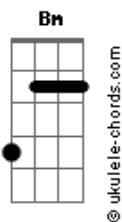

Lana Del Rey - Living Legend

tom:

Intro: G Bm Em D C

Hmmmm, oh-oh

[Primeira Parte]

G Bm
Blackbirds will sing in the same key
C G Am
As you play in the shoes that I bought? you
G Bm
And sweet baby? Jane don't know a thing
Em D C
About my songs but she knows I'm a monsoon

[Refrão]

C Em
And baby you, all the things you do
Bm C
And the ways you move, send me straight to heaven
C G
And baby you, what you never knew
Bm C
What I never said, is you're my living legend

[Segunda Parte]

G Bm
Hipsters will sing just like a dream
C G Am
In Sin-é or the back Brooklyn bayou
G Bm
But you never cared about my name
Em D C
And darling I never meant to defy you

[Refrão]

C Em
But baby you, all them things you do
Bm C
And those ways you moved, send me straight to heaven
C G
And baby you, I never said to you
Bm C

Acordes

You really are my living legend

[Ponte]

D C
I got guns in the summertime and horses too
D Am
Guns in the summertime and horses too
D C
I never meant to be bad or unwell
Am
I was just living on the edge
D
Right between Heaven and Hell
C
And I'm tired of it

[Refrão]

C Em
Oh, all the things you do
Bm C
And the ways you move, send me straight to heaven
C G
And baby you, what I never said to you
Bm C
'Cause you really are my living legend

C
Why, why, why, why, why, why
Em
Why, why, why, why, why, why!
Bm
Why, why, why, why, why, why
C
Why, why, why, why, why, why!

[Final]

C
My living legend
G C
My living legend
G C
My living legend
G C
My living legend