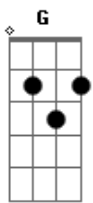

© ukulele-chords.com