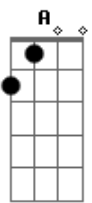

© ukulele-chords.com