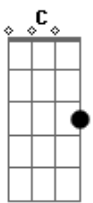

© ukulele-chords.com