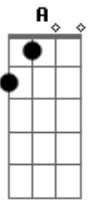

© ukulele-chords.com