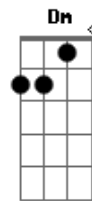

© ukulele-chords.com