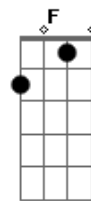

© ukulele-chords.com