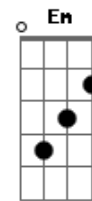

© ukulele-chords.com