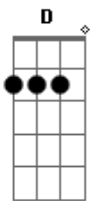

© ukulele-chords.com