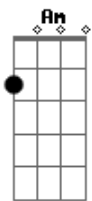

© ukulele-chords.com