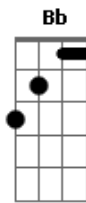

© ukulele-chords.com