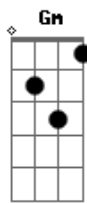

© ukulele-chords.com