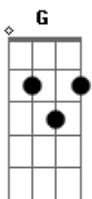

E
You're actin' like a big shot

A E D
You don't wanna break me down

You don't wanna say goodbye and

A E G
You don't wanna turn around

D
You don't wanna make me cry but

A E
You caught me once

D
Maybe on the flipside I could catch you again

A E
You caught me once

G D
Maybe on the flipside you could catch me again

A E D
A E G D

Acordes

© ukulele-chords.com

© ukulele-chords.com

© ukulele-chords.com

© ukulele-chords.com