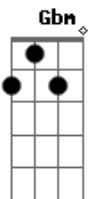

E
You're actin' like a big shot

A E D
You don't wanna break me down

You don't wanna say goodbye and

A E G
You don't wanna turn around

D
You don't wanna make me cry but

A E
You caught me once

D
Maybe on the flipside I could catch you again

A E
You caught me once

G D
Maybe on the flipside you could catch me again

A E D
A E G D

Acordes

© ukulele-chords.com

© ukulele-chords.com

© ukulele-chords.com

© ukulele-chords.com