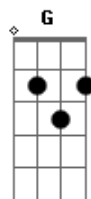

E
You're actin' like a big shot

A E D
You don't wanna break me down

You don't wanna say goodbye and

A E G
You don't wanna turn around

D
You don't wanna make me cry but

A E
You caught me once

D
Maybe on the flipside I could catch you again

A E
You caught me once

G D
Maybe on the flipside you could catch me again

A E D
A E G D

Acordes

© ukulele-chords.com

© ukulele-chords.com

© ukulele-chords.com

© ukulele-chords.com