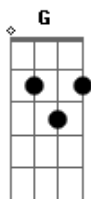

E
You're actin' like a big shot

A E D
You don't wanna break me down

You don't wanna say goodbye and

A E G
You don't wanna turn around

D
You don't wanna make me cry but

A E
You caught me once

D
Maybe on the flipside I could catch you again

A E
You caught me once

G D
Maybe on the flipside you could catch me again

A E D
A E G D

Acordes

© ukulele-chords.com

© ukulele-chords.com

© ukulele-chords.com

© ukulele-chords.com