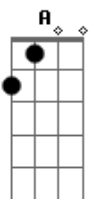

E
You're actin' like a big shot

A E D
You don't wanna break me down

You don't wanna say goodbye and

A E G
You don't wanna turn around

D
You don't wanna make me cry but

A E
You caught me once

D
Maybe on the flipside I could catch you again

A E
You caught me once

G D
Maybe on the flipside you could catch me again

A E D
A E G D

Acordes

© ukulele-chords.com

© ukulele-chords.com

© ukulele-chords.com

© ukulele-chords.com