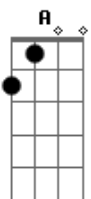

E
You're actin' like a big shot

A E D
You don't wanna break me down

You don't wanna say goodbye and

A E G
You don't wanna turn around

D
You don't wanna make me cry but

A E
You caught me once

D
Maybe on the flipside I could catch you again

A E
You caught me once

G D
Maybe on the flipside you could catch me again

A E D
A E G D

Acordes

© ukulele-chords.com

© ukulele-chords.com

© ukulele-chords.com

© ukulele-chords.com