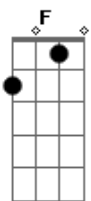

© ukulele-chords.com