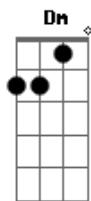

© ukulele-chords.com

There's a tunnel under Ocean Boulevard
F
Don't forget me
C G
There's a tunnel under Ocean Boulevard

[Terceira Parte]

C Am
..Harry Nilsson has a song, his voice breaks at 2:05
C Am
..Something about the way he says "Don't forget me" makes me feel like
C Am
..I just wish I had a friend like him, someone to get me by
C
..Lennon in the back, whisperin' in my ear
Am
"Come on, baby, you can thrive"
F
But I can't

[Refrão]

C G
When's it gonna be my turn?
F
Don't forget me
C G
When's it gonna be my turn?
F C
Open me up, tell me you like it
G Dm F
Me to death, love me until I love myself
C G
There's a tunnel under Ocean Boulevard

[Ponte]

F
Don't forget me
C G
Like the tunnel under Ocean Boulevard
F
Don't forget me
C G
Like the tunnel under Ocean Boulevard
F
Don't forget me
C G
Like the tunnel under Ocean Boulevard

[Final]

(F C G)
(F C G)
F
No, don't, don't forget me
C G F
..Don't you, don't you forget me