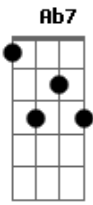

© ukulele-chords.com