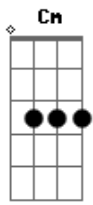

Acordes

© ukulele-chords.com