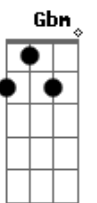

Gb
And he's making me crazy

A
(Come alive, alive)

Dbm
All he wants to do is
B **Gb** **A**
Party with his pretty baby, yeah

Dbm **B**
Come on baby, let's ride
Gb **A**
We can escape to the great sunshine
Dbm **B**
I know your wife and she wouldn't mind

Gb **A**
We can escape to the great sunshine
Dbm **B**
I know your wife and she wouldn't mind
Gb **A**
We made it out to the other side

Dbm **B**
We made it out to the other side
Gb **A**
We made it out to the other side

Gbm **A**
My pussy tastes like pepsi cola

Acordes

© ukulele-chords.com

© ukulele-chords.com

© ukulele-chords.com

© ukulele-chords.com

© ukulele-chords.com

© ukulele-chords.com