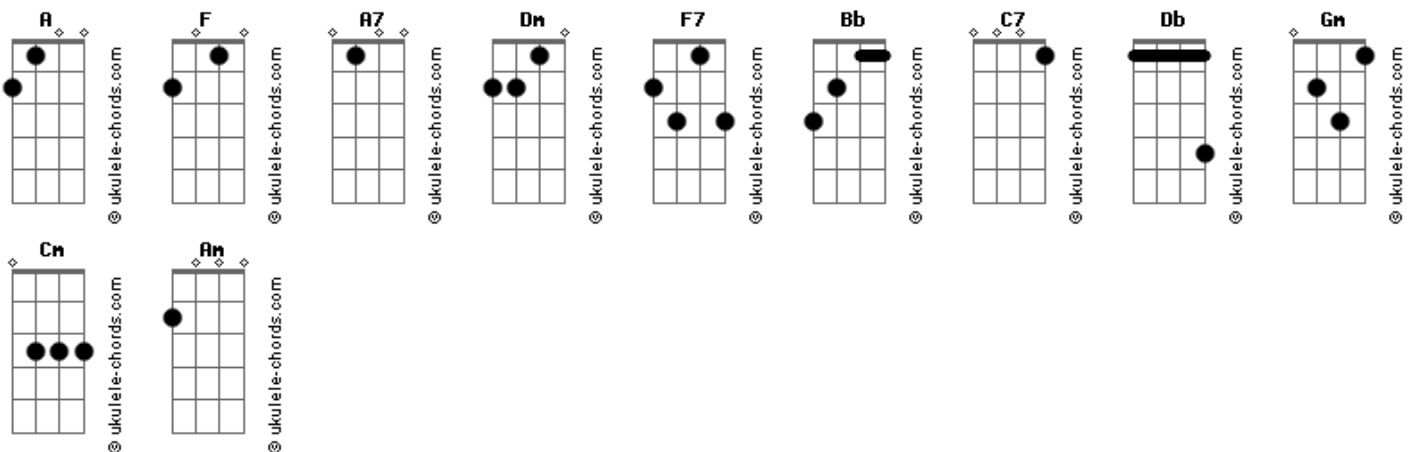

Lana Del Rey - Buddy's Rendezvous

tom:

Intro: F A Dm F7
Bb F C7

[Primeira Parte]

F
Everybody's girl
Db
What's the point in bein' everybody's girl?
Dm F7
Maybe you think that way there's no chance gettin' hurt
Bb
Livin' for no one costs me way more than it's worth
F C7
Gm C7 F

[Refrão]

Bb F A7
Whatever happened to the girl I knew?
Dm Cm Bb
In the wasteland, come up short and end up on the news
(Bb F Gm Gm F)

Bb F A7
Whatever happened to the girl I knew?
Dm Cm Bb
In the wasteland, come up short and end up on the news
F Gm
Hey, hey hey, hey

[Segunda Parte]

F
Everything you want
C#aug Dm
What's the fun in gettin' everything you want?

Acordes

F Bb
I wouldn't know, but look, baby, you should try
F C7 F
Forget that lefty shit your mom drilled in your mind
[Pré-Refrão]