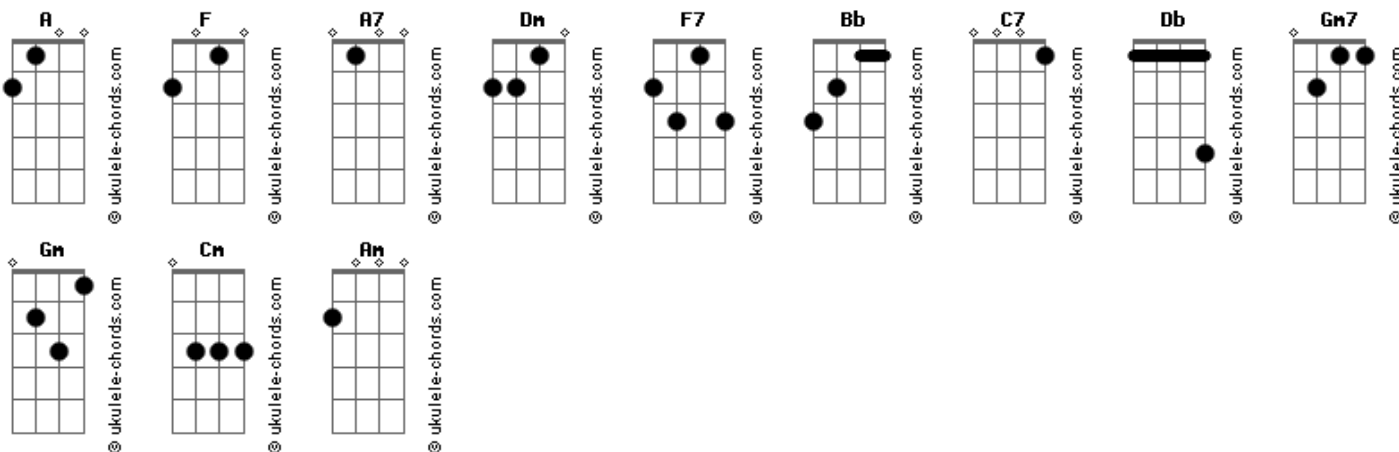

Lana Del Rey - Buddy's Rendezvous

tom:
Intro: F A7 Dm F7
Bb F C7

[Primeira Parte]

F
Everybody's girl
Db
What's the point in bein' everybody's girl?
Dm F7
Maybe you think that way there's no chance gettin' hurt
Bb
Livin' for no one costs me way more than it's worth
F C7
Gm7 C7 F

[Refrão]

Bb F A7
Whatever happened to the girl I knew?
Dm Cm Bb
In the wasteland, come up short and end up on the news
(Bb F Gm Gm7 F)

Bb F A7
Whatever happened to the girl I knew?
Dm Cm Bb
In the wasteland, come up short and end up on the news
F Gm
Hey, hey hey, hey

[Segunda Parte]

F
Everything you want
C#aug Dm
What's the fun in gettin' everything you want?

Acordes

F Bb
I wouldn't know, but look, baby, you should try
F C7 F
Forget that lefty shit your mom drilled in your mind
[Pré-Refrão]