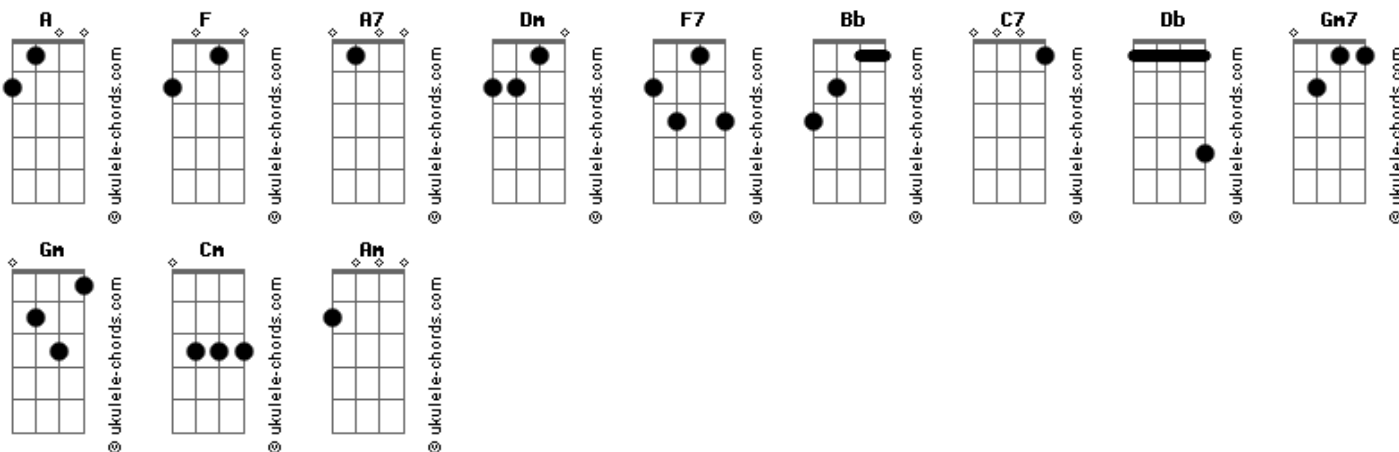

# Lana Del Rey - Buddy's Rendezvous

tom:

Intro: F A7 Dm F7  
Bb F C7

[Primeira Parte]

F  
Everybody's girl  
Db  
What's the point in bein' everybody's girl?  
Dm F7  
Maybe you think that way there's no chance gettin' hurt  
Bb  
Livin' for no one costs me way more than it's worth  
F C7  
Gm7 C7 F

[Refrão]

Bb F A7  
Whatever happened to the girl I knew?  
Dm Cm Bb  
In the wasteland, come up short and end up on the news  
( Bb F Gm Gm7 F )

Bb F A7  
Whatever happened to the girl I knew?  
Dm Cm Bb  
In the wasteland, come up short and end up on the news  
F Gm  
Hey, hey hey, hey

## Acordes

F Bb  
I wouldn't know, but look, baby, you should try  
F C7 F  
Forget that lefty shit your mom drilled in your mind  
[Pré-Refrão]

Bb F Gm  
Give the world a new savior, sell his pictures to the press  
Bb F  
Buy a place out in the country, leave this world for someone else  
Gm  
My destruction is an hour late, I'm at Buddy's Rendezvous  
Bb F Gm  
Tellin' the losers and old timers how good I did with you  
Gm7 Am  
They almost believe me, too