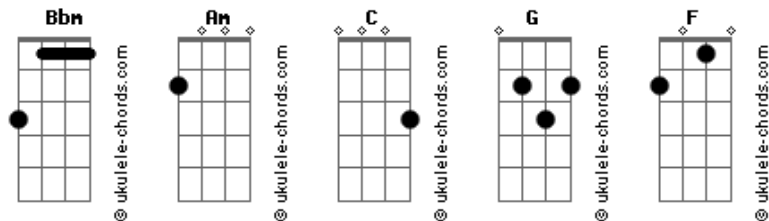

Lana Del Rey - Breaking Up Slowly (feat. Nikki Lane)

tom:

Bbm (forma dos acordes no tom de Am)

Capostrate na 1ª casa

Intro: Am C G F
Am C G F

[Refrão]

Am C G F
Breaking up slowly is a hard thing to do
Am C G F
I love you only but it's making me blue
Am C G F
So don't send me flowers like you always do
Am C G
It's hard to be lonely, but it's the right thing

[Refrão]

Am C G F
?Cause breaking up slowly is a hard thing to do
Am C G F
I love you only, and it's making me blue
Am C G F
So don't send me flowers like you always do
Am C
It's hard to be lonely
G

Acordes

[Refrão Final]

Am C G F
?Cause breaking up slowly is a hard thing to do
Am C G F
I love you only, and it's making me blue
Am C G F
So don't send me flowers like you always do
Am C
It's hard to be lonely
G
But it's the right thing to do
Breaking up slowly
G F
(Baby, breaking up is hard to do)
Am C G F
Breaking up slowly is a hard thing to do
Am C G F
Breaking up slowly is a hard thing to do
Am C G F
So don't send me flowers like you always do
Am C G
It's hard to be lonely
Am
But it's the right thing to do