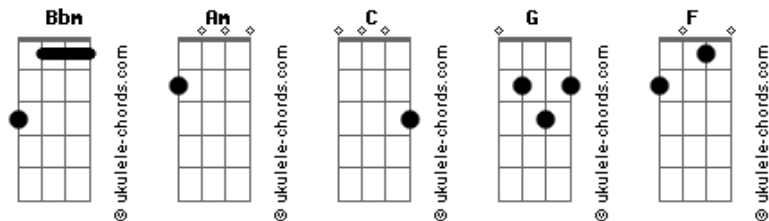

# Lana Del Rey - Breaking Up Slowly (feat. Nikki Lane)

tom:

Bbm (forma dos acordes no tom de Am )

Capostrate na 1ª casa

Intro: Am C G F  
Am C G F

[Refrão]

Am C G F  
Breaking up slowly is a hard thing to do  
Am C G F  
I love you only but it's making me blue  
Am C G F  
So don't send me flowers like you always do  
Am C G  
It's hard to be lonely, but it's the right thing

[Refrão]

Am C G F  
?Cause breaking up slowly is a hard thing to do  
Am C G F  
I love you only, and it's making me blue  
Am C G F  
So don't send me flowers like you always do  
Am C  
It's hard to be lonely

## Acordes

But it's the right thing to do

[Segunda Parte]

Am C G F  
George got arrested out on the lawn  
Am C G F  
We might be breaking up after this song  
Am C G F  
Will he still love me long after I'm gone?  
Am C G  
Or did he see it coming all along?

[Refrão Final]

Am C G F  
?Cause breaking up slowly is a hard thing to do  
Am C G F  
I love you only, and it's making me blue  
Am C G F  
So don't send me flowers like you always do  
Am C  
It's hard to be lonely  
G  
But it's the right thing to do  
Breaking up slowly  
G F  
(Baby, breaking up is hard to do)  
Am C G F  
Breaking up slowly is a hard thing to do  
Am C G F  
Breaking up slowly is a hard thing to do  
Am C G F  
So don't send me flowers like you always do  
Am C G  
It's hard to be lonely  
Am  
But it's the right thing to do