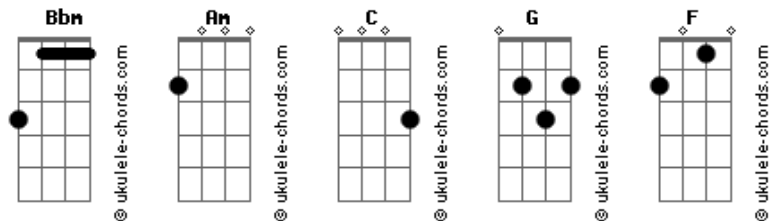

Lana Del Rey - Breaking Up Slowly (feat. Nikki Lane)

tom:

Bbm (forma dos acordes no tom de Am)

Capostrate na 1ª casa

Intro: Am C G F
Am C G F

[Refrão]

Am C G F
Breaking up slowly is a hard thing to do
Am C G F
I love you only but it's making me blue
Am C G F
So don't send me flowers like you always do
Am C G
It's hard to be lonely, but it's the right thing

[Refrão]

Am C G F
?Cause breaking up slowly is a hard thing to do
Am C G F
I love you only, and it's making me blue
Am C G F
So don't send me flowers like you always do
Am C
It's hard to be lonely

Acordes

[Refrão Final]

Am C G F
?Cause breaking up slowly is a hard thing to do
Am C G F
I love you only, and it's making me blue
Am C G F
So don't send me flowers like you always do
Am C
It's hard to be lonely
G
But it's the right thing to do
Breaking up slowly
G F
(Baby, breaking up is hard to do)
Am C G F
Breaking up slowly is a hard thing to do
Am C G F
Breaking up slowly is a hard thing to do
Am C G F
So don't send me flowers like you always do
Am C G
It's hard to be lonely
Am
But it's the right thing to do