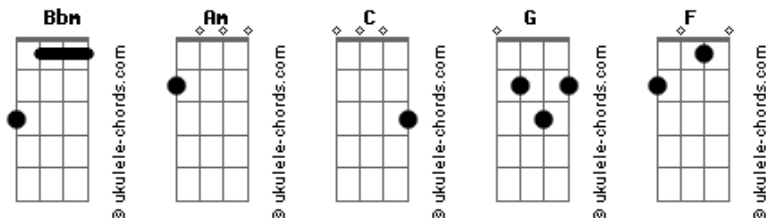

# Lana Del Rey - Breaking Up Slowly (feat. Nikki Lane)

tom:  
 Capotraste na 1ª casa  
 Intro: Am C G F  
 Am C G F

[Refrão]

Am C G F  
 Breaking up slowly is a hard thing to do  
 Am C G F  
 I love you only but it's making me blue  
 Am C G F  
 So don't send me flowers like you always do  
 Am C G  
 It's hard to be lonely, but it's the right thing

## Acordes

But it's the right thing to do

[Segunda Parte]

Am C G F  
 George got arrested out on the lawn  
 Am C G F  
 We might be breaking up after this song  
 Am C G F  
 Will he still love me long after I'm gone?  
 Am C G  
 Or did he see it coming all along?

[Refrão Final]

Am C G F  
 ?Cause breaking up slowly is a hard thing to do  
 Am C G F  
 I love you only, and it's making me blue  
 Am C G F  
 So don't send me flowers like you always do  
 Am C  
 It's hard to be lonely  
 G  
 But it's the right thing to do  
 Breaking up slowly  
 G F  
 (Baby, breaking up is hard to do)  
 Am C G F  
 Breaking up slowly is a hard thing to do  
 Am C G F  
 Breaking up slowly is a hard thing to do  
 Am C G F  
 So don't send me flowers like you always do  
 Am C G  
 It's hard to be lonely  
 Am  
 But it's the right thing to do