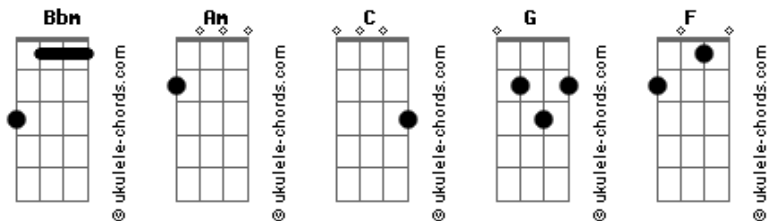

# Lana Del Rey - Breaking Up Slowly (feat. Nikki Lane)

tom:  
 Capotraste na 1ª casa  
 Intro: Am C G F  
 Am C G F

[Refrão]

Am C G F  
 Breaking up slowly is a hard thing to do  
 Am C G F  
 I love you only but it's making me blue  
 Am C G F  
 So don't send me flowers like you always do  
 Am C G  
 It's hard to be lonely, but it's the right thing

[Refrão]

Am C G F  
 ?Cause breaking up slowly is a hard thing to do  
 Am C G F  
 I love you only, and it's making me blue  
 Am C G F  
 So don't send me flowers like you always do  
 Am C  
 It's hard to be lonely  
 G

## Acordes

But it's the right thing to do

[Segunda Parte]

Am C G F  
 George got arrested out on the lawn  
 Am C G F  
 We might be breaking up after this song  
 Am C G F  
 Will he still love me long after I'm gone?  
 Am C G  
 Or did he see it coming all along?

[Refrão Final]

Am C G F  
 ?Cause breaking up slowly is a hard thing to do  
 Am C G F  
 I love you only, and it's making me blue  
 Am C G F  
 So don't send me flowers like you always do  
 Am C  
 It's hard to be lonely  
 G  
 But it's the right thing to do  
 Breaking up slowly  
 G F  
 (Baby, breaking up is hard to do)  
 Am C G F  
 Breaking up slowly is a hard thing to do  
 Am C G F  
 Breaking up slowly is a hard thing to do  
 Am C G F  
 So don't send me flowers like you always do  
 Am C G  
 It's hard to be lonely  
 Am  
 But it's the right thing to do