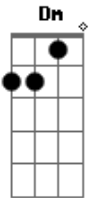

© ukulele-chords.com