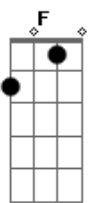

[Pre-Refrão]
C Bb
We get so tired and we complain
C Bb
'Bout how it's hard to live
C Bb
It's more than just a video game

[Refrão]
Dm C Bb C
But we're just beautiful people with beautiful problems, yeah
Dm C Bb
Beautiful problems, God knows we got them
C Bb
But we've got to try, la la la
C Bb
Every day and night, la la la

[Verso]
F Dm
Blue is the color of the shirt of my man I love,
C Bb
He's hard at work, hard to the touch
F Dm
But warm is the body of the girl from the land he loves
C Bb
My heart is soft, my path is rough

[Pre-Refrão]
C

Bb
And when I love and get a feeling something close to like a sugar rush

C Bb
It runs through me, but is it wasted love? (There's no easy life)

[Refrão]
Dm C Bb C
But we're just beautiful people with beautiful problems, yeah
Dm C Bb
Beautiful problems, God knows we got them
C Bb
But we've got to try, lie lie lie
C Bb
Every day and night, lie lie lie

[Ponte]
F Dm
C Bb

C Bb
Yeah we've got try, lie lie lie
C Bb
We've got to walk through fire, lie lie lie
Because we're

[Refrão]
Dm C Bb C
Just beautiful people with beautiful problems, yeah
Dm C Bb C
Beautiful problems, God knows we got them (Beautiful people)
Dm C Bb C
Just beautiful people with beautiful problems (We've got)
Dm C Bb C
Beautiful problems, God knows we got them (No)
Dm C Bb
Beautiful, yeah
C Dm
Yeah
C Bb
Yeah

Acordes

© ukulele-chords.com