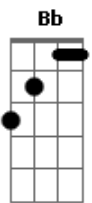

© ukulele-chords.com