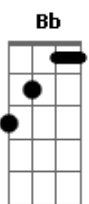

© ukulele-chords.com