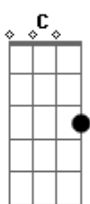

© ukulele-chords.com