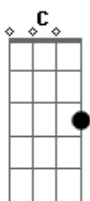

© ukulele-chords.com