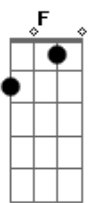

[Pre-Refrão]
C Bb
We get so tired and we complain
C Bb
'Bout how it's hard to live
C Bb
It's more than just a video game

[Refrão]
Dm C Bb C
But we're just beautiful people with beautiful problems, yeah
Dm C Bb
Beautiful problems, God knows we got them
C Bb
But we've got to try, la la la
C Bb
Every day and night, la la la

[Verso]
F Dm
Blue is the color of the shirt of my man I love,
C Bb
He's hard at work, hard to the touch
F Dm
But warm is the body of the girl from the land he loves
C Bb
My heart is soft, my path is rough

[Pre-Refrão]
C

Bb
And when I love and get a feeling something close to like a sugar rush

C Bb
It runs through me, but is it wasted love? (There's no easy life)

[Refrão]
Dm C Bb C
But we're just beautiful people with beautiful problems, yeah
Dm C Bb
Beautiful problems, God knows we got them
C Bb
But we've got to try, lie lie lie
C Bb
Every day and night, lie lie lie

[Ponte]
F Dm
C Bb

C Bb C
Yeah we've got try, lie lie lie
C Bb
We've got to walk through fire, lie lie lie
Because we're

[Refrão]
Dm C Bb C
Just beautiful people with beautiful problems, yeah
Dm C Bb C
Beautiful problems, God knows we got them (Beautiful people)
Dm C Bb C
Just beautiful people with beautiful problems (We've got)
Dm C Bb C
Beautiful problems, God knows we got them (No)
Dm C Bb
Beautiful, yeah
C Dm
Yeah
C Bb
Yeah

Acordes

© ukulele-chords.com