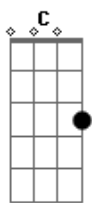

© ukulele-chords.com