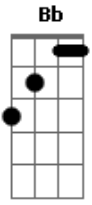

© ukulele-chords.com