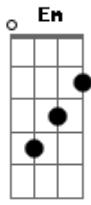

© ukulele-chords.com