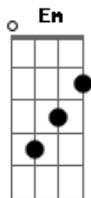

G Em
You want in but you just can't win

Bm
So you hang in the likes

G Em
You're so Art Deco, out on the floor

Bm
Shining like gunmetal, cold and unsure

G Em
Baby, you're so ghetto, you're looking to score

Bm
You're crazy all the time

G Em
Put your life out on the line

Bm
You're crazy all the time

G Em
You're so Art Deco, out on the floor

Bm
Shining like gunmetal, cold and unsure

G Em
Baby, you're so ghetto, you're looking to score

Bm
When they all say: "Hello", you try to ignore them

G Em
Cause you want more (why?)

Bm
You want more (why?)

G Em
You want more (why?)

Bm
Cause you want more

G Em
A little party never hurt no one

Bm
Not you and me

G Em
A little party never hurt no one

Bm
We were born to be free

Acordes

© ukulele-chords.com

© ukulele-chords.com

© ukulele-chords.com