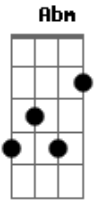

Verso 2:

There's only 24 hours in a day,
 and half of those you lay between the sheets with me, my lying love.

and half of those you lay between the sheets with me, my lying love.

There's only 24 hours, so you'd say
 for most of them you pay for all the things they paid you for, my love.

Pre-refrão:

If you lie down with dogs, then you'll get fleas
 be careful of the ones you choose to leave.

Refrão:

There's only 24 hours and that's not enough
 to lie like you lie or love like you love.

(Abm E Eb Db Eb Abm)

Bridge:

Give me your heat, give me your diamonds.
 You hit that street and my crooked lust.
 You count to three while they're all dying,
 You're hard to reach, you're cold to touch.

Acordes

© ukulele-chords.com