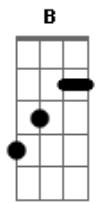

Lana Del Rey - 24

Tom: B

Verso 1:

There's only 24 hours in a day,
and half as many ways for you to lie to me, my little love.

There's only 24 hours in a day,
and half of those, you lay awake with thoughts of murder and carnage.

Pre-Refrão:

If you lie down with dogs then you'll get fleas,
be careful of the company you keep.

Refrão:

There's only 24 hours and that's not enough
to lie like you lie or love like you love.

(Abm E Eb Db Eb Abm)

Verso 2:

There's only 24 hours in a day,
and half of those you lay between the sheets with me, my lying love.

and half of those you lay between the sheets with me, my lying love.

There's only 24 hours, so you'd say
for most of them you pay for all the things they paid you for, my love.

Pre-refrão:

If you lie down with dogs, then you'll get fleas
be careful of the ones you choose to leave.

Refrão:

There's only 24 hours and that's not enough
to lie like you lie or love like you love.

(Abm E Eb Db Eb Abm)

Bridge:

Give me your heat, give me your diamonds.
You hit that street and my crooked lust.
You count to three while they're all dying,
You're hard to reach, you're cold to touch.

Acordes

© ukulele-chords.com