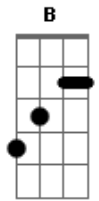

Verso 2:

There's only 24 hours in a day,
 and half of those you lay between the sheets with me, my lying love.

and half of those you lay between the sheets with me, my lying love.

There's only 24 hours, so you'd say
 for most of them you pay for all the things they paid you for, my love.

Pre-refrão:

If you lie down with dogs, then you'll get fleas
 be careful of the ones you choose to leave.

Refrão:

There's only 24 hours and that's not enough
 to lie like you lie or love like you love.

(Abm E Eb Db Eb Abm)

Bridge:

Give me your heat, give me your diamonds.
 You hit that street and my crooked lust.
 You count to three while they're all dying,
 You're hard to reach, you're cold to touch.

Acordes

© ukulele-chords.com