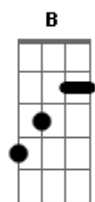

Lana Del Rey - 24

Tom: B

Verso 1:

There's only 24 hours in a day,
and half as many ways for you to lie to me, my little love.

There's only 24 hours in a day,
and half of those, you lay awake with thoughts of murder and carnage.

Pre-Refrão:

If you lie down with dogs then you'll get fleas,
be careful of the company you keep.

Refrão:

There's only 24 hours and that's not enough
to lie like you lie or love like you love.

(Abm E Eb Db Eb Abm)

Verso 2:

There's only 24 hours in a day,
and half of those you lay between the sheets with me, my lying love.

and half of those you lay between the sheets with me, my lying love.

There's only 24 hours, so you'd say
for most of them you pay for all the things they paid you for, my love.

Pre-refrão:

If you lie down with dogs, then you'll get fleas
be careful of the ones you choose to leave.

Refrão:

There's only 24 hours and that's not enough
to lie like you lie or love like you love.

(Abm E Eb Db Eb Abm)

Bridge:

Give me your heat, give me your diamonds.
You hit that street and my crooked lust.
You count to three while they're all dying,
You're hard to reach, you're cold to touch.

Acordes

© ukulele-chords.com