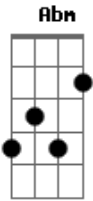

Verso 2:

There's only 24 hours in a day,
 and half of those you lay between the sheets with me, my lying love.

and half of those you lay between the sheets with me, my lying love.

There's only 24 hours, so you'd say
 for most of them you pay for all the things they paid you for, my love.

Pre-refrão:

If you lie down with dogs, then you'll get fleas
 be careful of the ones you choose to leave.

Refrão:

There's only 24 hours and that's not enough
 to lie like you lie or love like you love.

(Abm E Eb Db Eb Abm)

Bridge:

Give me your heat, give me your diamonds.
 You hit that street and my crooked lust.
 You count to three while they're all dying,
 You're hard to reach, you're cold to touch.

Acordes

© ukulele-chords.com