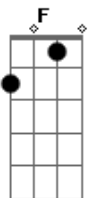

# Lala Lala - Destroyer

tom:

Intro: G Bb G Bb  
 F G Bb  
 F G Bb

F G Bb  
 Following a lead of all my debts  
 Bb F  
 I sense violence and know you're still a threat  
 F G Bb  
 If I'm using my hands, can you cut them off  
 Bb F  
 You're a light turned on and I'm a moth  
 F G Bb  
 I got hit in the face, Your song is a wall  
 Bb F  
 You turn around and drive into another black hole  
 F G Bb  
 There's a bed on my arm and you're the puddle beneath  
 Bb G  
 Stop messing me up please stop melting

Bb G Bb  
 Don't tell, it's not evil  
 G Bb G Bb  
 I'm looking through, a different view

Still

F  
 You are the reason  
 G  
 You are the reason  
 Bb  
 You are the reason  
 Bb  
 My heart broke behind my back

F  
 You are the reason  
 G  
 You are the reason  
 Bb  
 You are the reason  
 Bb  
 My heart broke behind my back

F  
 You are the reason  
 G  
 You are the reason  
 Bb  
 You are the reason  
 Bb  
 My heart broke behind my back

F  
 You are the reason  
 G  
 You are the reason  
 Bb  
 You are the reason  
 Bb F  
 My heart broke behind my back