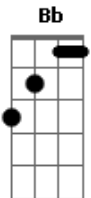

# Lala Lala - Destroyer

tom:

Intro: G Bb G Bb  
 F G Bb  
 F G Bb

F G Bb  
 Following a lead of all my debts  
 Bb F  
 I sense violence and know you're still a threat  
 F G Bb  
 If I'm using my hands, can you cut them off  
 Bb F  
 You're a light turned on and I'm a moth  
 F G Bb  
 I got hit in the face, Your song is a wall  
 Bb F  
 You turn around and drive into another black hole  
 F G Bb  
 There's a bed on my arm and you're the puddle beneath  
 Bb G  
 Stop messing me up please stop melting

Bb G Bb  
 Don't tell, it's not evil  
 G Bb G Bb  
 I'm looking through, a different view

Still

F  
 You are the reason  
 G  
 You are the reason  
 Bb  
 You are the reason  
 Bb  
 My heart broke behind my back

Bb G Bb  
 Don't tell it's not evil  
 G Bb G Bb  
 I'm looking through a different view

Still

F  
 You are the reason  
 G  
 You are the reason  
 Bb  
 You are the reason  
 Bb  
 My heart broke behind my back

F  
 You are the reason  
 G  
 You are the reason  
 Bb  
 You are the reason  
 Bb  
 My heart broke behind my back

F  
 You are the reason  
 G  
 You are the reason  
 Bb  
 You are the reason  
 Bb  
 My heart broke behind my back