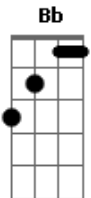

© ukulele-chords.com