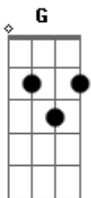

tom:

Intro: G Bb G Bb
F G Bb
F G Bb

F G Bb
Following a lead of all my debts
Bb F
I sense violence and know you're still a threat
F G Bb
If I'm using my hands, can you cut them off
Bb F
You're a light turned on and I'm a moth
F G Bb
I got hit in the face, Your song is a wall
Bb F
You turn around and drive into another black hole
F G Bb
There's a bed on my arm and you're the puddle beneath
Bb G
Stop messing me up please stop melting

Bb G Bb
Don't tell, it's not evil
G Bb G Bb
I'm looking through, a different view

Still

F
You are the reason
G
You are the reason
Bb
You are the reason
Bb
My heart broke behind my back

F
You are the reason
G
You are the reason
Bb
You are the reason
Bb
My heart broke behind my back

F G Bb
Write it down, what you are reading
Bb F
It turns to text, it loses it's meaning
F G Bb

I can feel myself beginning to shift
Bb F
What should I hold? I can't resist
F G Bb
Does it make you sad, that it's my fault
Bb F
I'm sad myself, I ruined it all
F G Bb
What's the science of which is true
Bb G
I don't know anyone else like you

Bb G Bb
Don't tell it's not evil
G Bb G Bb
I'm looking through a different view

Still

F
You are the reason
G
You are the reason
Bb
You are the reason
Bb
My heart broke behind my back

F
You are the reason
G
You are the reason
Bb
You are the reason
Bb
My heart broke behind my back

F
You are the reason
G
You are the reason
Bb
You are the reason
Bb
My heart broke behind my back

F
You are the reason
G
You are the reason
Bb
You are the reason
Bb F
My heart broke behind my back

Acordes

© ukulele-chords.com