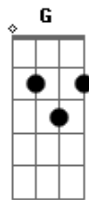

© ukulele-chords.com