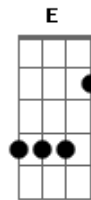

© ukulele-chords.com

© ukulele-chords.com