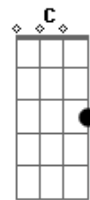

© ukulele-chords.com