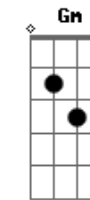

© ukulele-chords.com