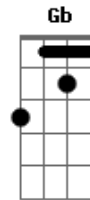

© ukulele-chords.com