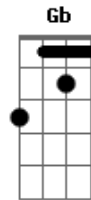

© ukulele-chords.com