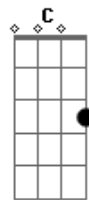

Lady Gaga - Wonderful

Tom: D

(intro) D 2x

D A
If I fell in love you,
E G
would you understand me dear,
E
love is weird.
D A
I coloured you a valentine,
G
struggled just to stay inside the lines,
E
I loose my mind.

(Ponte)

D C
I really can't believe
G Gb E
I lost myself again

(Refrão)

Bm Bbm
looking for something crazy
D A
beautiful nothing
Bm Bbm D A
now I'm talking in circles again
Bm Bbm D
never no baby are you hungry
A G Gm
for wonderful cause I am

wonderful cause I am

D A
I wrote a song about your eyes,
G
ate a slice of cherry pie,
E
I cried all night.
D A
On a bench inside the park,
G
I'll kiss you slowly in the dark,
E
I'll never stop.

(Ponte)

D C
I really can't believe
G Gb E
I lost myself again

(Refrão)
Bm Bbm
looking for something crazy
D A
beautiful nothing
Bm Bbm D A
now I'm talking in circles again
Bm Bbm D
never no baby are you hungry
A G Gm
for wonderful cause I am

wonderful cause I am

Bm Bbm
baby take me for a ride
G
baby get a little high
Gb E
in a place we've never been
Bm Bbm
time is nothing but a line
D
we leave everything behind
Gb
it be so wonderful
G
wonderful

(Refrão)

Bm Bbm
looking for something crazy
D A
beautiful nothing
Bm Bbm D A
now I'm talking in circles again
Bm Bbm D
never no baby are you hungry
A G Gm
for wonderful cause I am

wonderful cause I am

(Final)

Bm Bbm D A
Bm Bbm D A G Gm

Acordes

© ukulele-chords.com

© ukulele-chords.com

© ukulele-chords.com

© ukulele-chords.com

© ukulele-chords.com

© ukulele-chords.com

© ukulele-chords.com

© ukulele-chords.com

© ukulele-chords.com