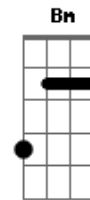

© ukulele-chords.com