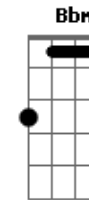

© ukulele-chords.com