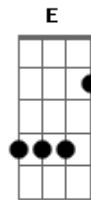

© ukulele-chords.com