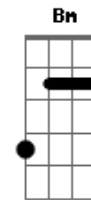

Lady Gaga - Wonderful

Tom: D

(intro) D 2x

D A
If I fell in love you,
E G
would you understand me dear,
E
love is weird.
D A
I coloured you a valentine,
G
struggled just to stay inside the lines,
E
I loose my mind.

Bm Bbm D A
Bm Bbm D A G Gm

Acordes

© ukulele-chords.com

© ukulele-chords.com

© ukulele-chords.com

© ukulele-chords.com

© ukulele-chords.com

© ukulele-chords.com