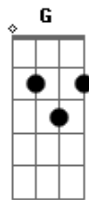

Lady Gaga - Wonderful

Tom: D

(intro) D 2x

D A
If I fell in love you,
E G
would you understand me dear,
E
love is weird.
D A
I coloured you a valentine,
G
struggled just to stay inside the lines,
E
I loose my mind.

Bm Bbm D A
Bm Bbm D A G Gm

Acordes

© ukulele-chords.com

© ukulele-chords.com

© ukulele-chords.com

© ukulele-chords.com

© ukulele-chords.com

© ukulele-chords.com