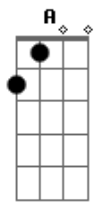

Lady Gaga - The Edge Of Glory

Tom: A

There ain't no reason you and me should be alone
Tonight yeah baby, tonight, yeah baby
But I got a reason that you-hoo should take me home tonight
I need a man that thinks it right when it's so wrong
Tonight yeah baby, tonight yeah baby
Right on the limit's where we know we both belong tonight

It's hot to feel the rush
To brush the dangerous
I'm gonna run right to, to the edge with you
Where we can both fall far in love

I'm on the edge of glory
And I'm hanging on a moment of truth
I'm on the edge of glory
And I'm hanging on a moment with you
I'm on the edge, the edge, the edge, the edge, the edge, the edge,
I'm on the edge of glory
And I'm hanging on a moment with you
I'm on the edge with you
(A E Gbm D)

Another shot before we kiss the other side
Tonight yeah baby, tonight, yeah baby
I'm on the edge of something final we call life tonight
Alright, alright
Put on your shades 'cause I'll be dancing in the flames
Tonight yeah baby, tonight, yeah baby
It isn't a hell if everybody knows my name tonight
Alright, alright

It's hot to feel the rush
To brush the dangerous
I'm gonna run right to, to the edge with you
Where we can both fall far in love

I'm on the edge of glory
And I'm hanging on a moment of truth
I'm on the edge of glory
And I'm hanging on a moment with you
I'm on the edge, the edge, the edge, the edge, the edge, the edge,
I'm on the edge of glory
And I'm hanging on a moment with you
I'm on the edge with you
(A E Gbm D)

Acordes

© ukulele-chords.com