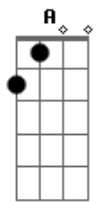

Lady Gaga - The Edge Of Glory

Tom: A

There ain't no reason you and me should be alone
Tonight yeah baby, tonight, yeah baby
But I got a reason that you-hoo should take me home tonight
I need a man that thinks it right when it's so wrong
Tonight yeah baby, tonight yeah baby
Right on the limit's where we know we both belong tonight

It's hot to feel the rush
To brush the dangerous
I'm gonna run right to, to the edge with you
Where we can both fall far in love

I'm on the edge of glory
And I'm hanging on a moment of truth
I'm on the edge of glory
And I'm hanging on a moment with you
I'm on the edge, the edge, the edge, the edge, the edge, the edge
I'm on the edge of glory
And I'm hanging on a moment with you
I'm on the edge with you
(A E Gbm D)

Another shot before we kiss the other side
Tonight yeah baby, tonight, yeah baby
I'm on the edge of something final we call life tonight
Alright, alright
Put on your shades 'cause I'll be dancing in the flames
Tonight yeah baby, tonight, yeah baby
It isn't a hell if everybody knows my name tonight
Alright, alright

It's hot to feel the rush
To brush the dangerous
I'm gonna run right to, to the edge with you
Where we can both fall far in love
I'm on the edge of glory
And I'm hanging on a moment of truth
I'm on the edge of glory
And I'm hanging on a moment with you
I'm on the edge, the edge, the edge, the edge, the edge, the edge
I'm on the edge of glory
And I'm hanging on a moment with you
I'm on the edge with you
(A E Gbm D)

Acordes

© ukulele-chords.com