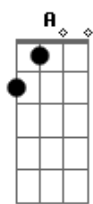

Lady Gaga - The Edge Of Glory

Tom: A

There ain't no reason you and me should be alone
Tonight yeah baby, tonight, yeah baby
But I got a reason that you-hoo should take me home tonight
I need a man that thinks it right when it's so wrong
Tonight yeah baby, tonight yeah baby
Right on the limit's where we know we both belong tonight

It's hot to feel the rush
To brush the dangerous
I'm gonna run right to, to the edge with you
Where we can both fall far in love

I'm on the edge of glory
And I'm hanging on a moment of truth
I'm on the edge of glory
And I'm hanging on a moment with you
I'm on the edge, the edge, the edge, the edge, the edge, the edge, the edge
I'm on the edge of glory
And I'm hanging on a moment with you
I'm on the edge with you
(A E Gbm D)

Another shot before we kiss the other side
Tonight yeah baby, tonight, yeah baby
I'm on the edge of something final we call life tonight
Alright, alright
Put on your shades 'cause I'll be dancing in the flames
Tonight yeah baby, tonight, yeah baby
It isn't a hell if everybody knows my name tonight
Alright, alright

It's hot to feel the rush
To brush the dangerous
I'm gonna run right to, to the edge with you
Where we can both fall far in love

I'm on the edge of glory
And I'm hanging on a moment of truth
I'm on the edge of glory
And I'm hanging on a moment with you
I'm on the edge, the edge, the edge, the edge, the edge, the edge, the edge
I'm on the edge of glory
And I'm hanging on a moment with you
I'm on the edge with you
(A E Gbm D)

Acordes