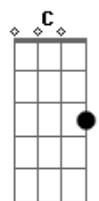

© ukulele-chords.com