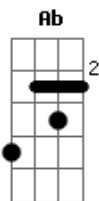

© ukulele-chords.com