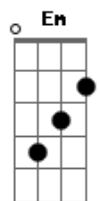

© ukulele-chords.com