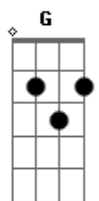

© ukulele-chords.com