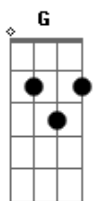

© ukulele-chords.com