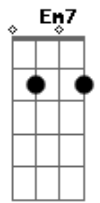

© ukulele-chords.com