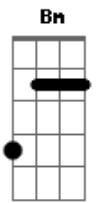

© ukulele-chords.com