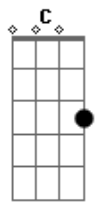

© ukulele-chords.com