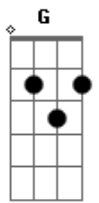

© ukulele-chords.com