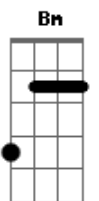

© ukulele-chords.com