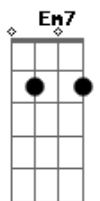

© ukulele-chords.com