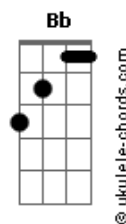

Lady Gaga - Speechless

Tom: C
Intro: (63 50 52) C C Am Am Am F Gb G

Of all my wrecked up friends
I can't believe what you said to me
I'll never talk again
Last night when we were alone
Oh boy you've left me speechless
You threw your hands up
You've left me speechless, so speechless
Baby you gave up, you gave up
I'll never love again,
Oh friend you've left me speechless
You've left me speechless, so speechless
(G Gb F)
And after all the drinks and bars that we've been to
Would you give it all up?
C
And is your punch line just a joke?
G
Could I give it all up for you?
G Am G Gb F
I'll never talk again
Oh boy you've left me speechless
You've left me speechless, so speechless
G
I'll never love again
Oh boy you've left me speechless
You've left me speechless, so speechless
G
I can't believe how you slurred at me
With your half wired broken jaw
You popped my heart seams
On my bubble dreams, bubble dreams
G
I can't believe how you looked at me
With your Johnnie Walker eyes
He's gonna get you and after he's through
There's gonna be no love left to rye
G Am
And I know that it's complicated
Am7
But I'm a loser in love, so baby
Raise a glass to mend
Am
All the broken hearts
Am7
I'll never talk again
And I'll never love again
I'll never write a song
Won't even sing along
I'll never love again
C C Am F
That I'll never talk again
C C Am F
And I'll never love again
C C Am
I'll never write a song
G F
Won't even sing along
G C
I'll never love again
F Gb G G7
You left me speechless, so speechless
C C Am
Will you ever talk again?
Am Gb F
Oh boy, why you so speechless?
Gb G
You've left me speechless
C C Am
Some men may follow me
Am F7
But you choose "death and company"
G C
Why you so speechless? Oh oh oh

Acordes