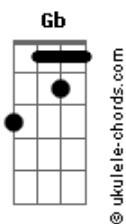

Lady Gaga - Speechless

Tom: C
Intro: (63 50 52) C C Am Am Am F Gb G

Of all my wrecked up friends
I can't believe what you said to me
I'll never talk again
Last night when we were alone
Oh boy you've left me speechless
You threw your hands up
You've left me speechless, so speechless
Baby you gave up, you gave up
I'll never love again,
Oh friend you've left me speechless
You've left me speechless, so speechless
(G Gb F)
And after all the drinks and bars that we've been to
Would you give it all up?
C
And is your punch line just a joke?
G
Could I give it all up for you?
G Am G Gb F
I'll never talk again
Oh boy you've left me speechless
You've left me speechless, so speechless
G
I'll never love again
Oh boy you've left me speechless
You've left me speechless, so speechless
G
I can't believe how you slurred at me
With your half wired broken jaw
You popped my heart seams
On my bubble dreams, bubble dreams
G
I can't believe how you looked at me
With your Johnnie Walker eyes
He's gonna get you and after he's through
There's gonna be no love left to rye
G Am
And I know that it's complicated
Am7
But I'm a loser in love, so baby
Raise a glass to mend
Am
All the broken hearts
Am7
I'll never talk again
And I'll never love again
I'll never write a song
Won't even sing along
I'll never love again
C C Am F
That I'll never talk again
C C Am F
And I'll never love again
C C Am
I'll never write a song
G F
Won't even sing along
G C
I'll never love again
F Gb G G7
You left me speechless, so speechless
C C Am
Will you ever talk again?
Am Gb F
Oh boy, why you so speechless?
Gb G
You've left me speechless
C C Am
Some men may follow me
Am F7
But you choose "death and company"
G C
Why you so speechless? Oh oh oh

Acordes