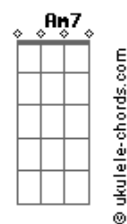

Lady Gaga - Speechless

Tom: C
Intro: (63 50 52) C C Am Am Am F Gb G

Of all my wrecked up friends
I can't believe what you said to me
I'll never talk again
Last night when we were alone
Oh boy you've left me speechless
You threw your hands up
You've left me speechless, so speechless
Baby you gave up, you gave up
I'll never love again,
Oh friend you've left me speechless
You've left me speechless, so speechless
(G Gb F)
And after all the drinks and bars that we've been to
Would you give it all up?
C
And is your punch line just a joke?
G
Could I give it all up for you?
G Am G Gb F
I'll never talk again
Oh boy you've left me speechless
You've left me speechless, so speechless
G
I'll never love again
Oh boy you've left me speechless
You've left me speechless, so speechless
G
I can't believe how you slurred at me
With your half wired broken jaw
You popped my heart seams
On my bubble dreams, bubble dreams
G
I can't believe how you looked at me
With your Johnnie Walker eyes
He's gonna get you and after he's through
There's gonna be no love left to rye
G Am
And I know that it's complicated
Am7
But I'm a loser in love, so baby
Raise a glass to mend
Am
All the broken hearts
Am7
I'll never talk again
And I'll never love again
I'll never write a song
Won't even sing along
I'll never love again
C C Am F
That I'll never talk again
C C Am F
And I'll never love again
C C Am
I'll never write a song
G F
Won't even sing along
G C
I'll never love again
F Gb G G7
You left me speechless, so speechless
C C Am
Will you ever talk again?
Am Gb F
Oh boy, why you so speechless?
Gb G
You've left me speechless
C C Am
Some men may follow me
Am F7
But you choose "death and company"
G C
Why you so speechless? Oh oh oh

Acordes