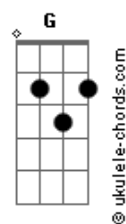

Lady Gaga - Speechless

Tom: C
Intro: (63 50 52) C C Am Am Am F Gb G

Of all my wrecked up friends
I can't believe what you said to me
I'll never talk again
Last night when we were alone
Oh boy you've left me speechless
You threw your hands up
You've left me speechless, so speechless
Baby you gave up, you gave up
I'll never love again,
Oh friend you've left me speechless
You've left me speechless, so speechless
(G Gb F)
And after all the drinks and bars that we've been to
Would you give it all up?
C
And is your punch line just a joke?
G
Could I give it all up for you?
G Am G Gb F
I'll never talk again
Oh boy you've left me speechless
You've left me speechless, so speechless
G
I'll never love again
Oh boy you've left me speechless
You've left me speechless, so speechless
G
I can't believe how you slurred at me
With your half wired broken jaw
You popped my heart seams
On my bubble dreams, bubble dreams
G
I can't believe how you looked at me
With your Johnnie Walker eyes
He's gonna get you and after he's through
There's gonna be no love left to rye
G Am
And I know that it's complicated
Am7
But I'm a loser in love, so baby
Raise a glass to mend
Am
All the broken hearts
Am7
I'll never talk again
And I'll never love again
I'll never write a song
Won't even sing along
I'll never love again
C C Am F
That I'll never talk again
C C Am F
And I'll never love again
C C Am
I'll never write a song
G F
Won't even sing along
G C
I'll never love again
F Gb G G7
You left me speechless, so speechless
C C Am
Will you ever talk again?
Am Gb F
Oh boy, why you so speechless?
Gb G
You've left me speechless
C C Am
Some men may follow me
Am F7
But you choose "death and company"
G C
Why you so speechless? Oh oh oh

Acordes