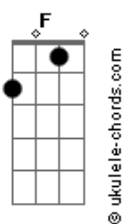

Lady Gaga - Speechless

Tom: C
Intro: (63 50 52) C C Am Am Am F Gb G

Of all my wrecked up friends
I can't believe what you said to me
I'll never talk again
Last night when we were alone
Oh boy you've left me speechless
You threw your hands up
You've left me speechless, so speechless
Baby you gave up, you gave up
I'll never love again,
Oh friend you've left me speechless
You've left me speechless, so speechless
(G Gb F)
And after all the drinks and bars that we've been to
Would you give it all up?
C
And is your punch line just a joke?
G
Could I give it all up for you?
G Am G Gb F
I'll never talk again
Oh boy you've left me speechless
You've left me speechless, so speechless
G
I'll never love again
Oh boy you've left me speechless
You've left me speechless, so speechless
G
I can't believe how you slurred at me
With your half wired broken jaw
You popped my heart seams
On my bubble dreams, bubble dreams
G
I can't believe how you looked at me
With your Johnnie Walker eyes
He's gonna get you and after he's through
There's gonna be no love left to rye
G Am
And I know that it's complicated
Am7
But I'm a loser in love, so baby
Raise a glass to mend
Am
All the broken hearts
Am7
I'll never talk again
And I'll never love again
I'll never write a song
Won't even sing along
I'll never love again
C C Am F
That I'll never talk again
C C Am F
And I'll never love again
C C Am
I'll never write a song
G F
Won't even sing along
G C
I'll never love again
F Gb G G7
You left me speechless, so speechless
C C Am
Will you ever talk again?
Am Gb F
Oh boy, why you so speechless?
Gb G
You've left me speechless
C C Am
Some men may follow me
Am F7
But you choose "death and company"
G C
Why you so speechless? Oh oh oh

Acordes