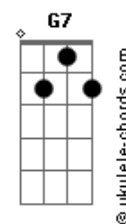

Lady Gaga - Speechless

Tom: C
Intro: (63 50 52) C C Am Am Am F Gb G

Of all my wrecked up friends
I can't believe what you said to me
I'll never talk again
Last night when we were alone
Oh boy you've left me speechless
You threw your hands up
You've left me speechless, so speechless
Baby you gave up, you gave up
I'll never love again,
Oh friend you've left me speechless
You've left me speechless, so speechless
(G Gb F)
And after all the drinks and bars that we've been to
Would you give it all up?
C
And is your punch line just a joke?
G
Could I give it all up for you?
G Am G Gb F
I'll never talk again
Oh boy you've left me speechless
You've left me speechless, so speechless
G
I'll never love again
Oh boy you've left me speechless
You've left me speechless, so speechless
G
I can't believe how you slurred at me
With your half wired broken jaw
You popped my heart seams
On my bubble dreams, bubble dreams
G
I can't believe how you looked at me
With your Johnnie Walker eyes
He's gonna get you and after he's through
There's gonna be no love left to rye
G Am
And I know that it's complicated
Am7
But I'm a loser in love, so baby
Raise a glass to mend
Am
All the broken hearts
Am7
I'll never talk again
And I'll never love again
I'll never write a song
Won't even sing along
I'll never love again
C C Am F
That I'll never talk again
C C Am F
And I'll never love again
C C Am
I'll never write a song
G F
Won't even sing along
G C
I'll never love again
F Gb G G7
You left me speechless, so speechless
C C Am
Will you ever talk again?
Am Gb F
Oh boy, why you so speechless?
Gb G
You've left me speechless
C C Am
Some men may follow me
Am F7
But you choose "death and company"
G C
Why you so speechless? Oh oh oh

Acordes