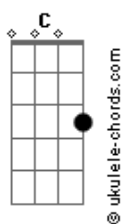

Lady Gaga - Speechless

Tom: C
Intro: (63 50 52) C C Am Am Am F Gb G

Of all my wrecked up friends
I can't believe what you said to me
I'll never talk again
Last night when we were alone
Oh boy you've left me speechless
You threw your hands up
You've left me speechless, so speechless
Baby you gave up, you gave up
I'll never love again,
Oh friend you've left me speechless
You've left me speechless, so speechless
(G Gb F)
And after all the drinks and bars that we've been to
Would you give it all up?
C
And is your punch line just a joke?
G
Could I give it all up for you?
G Am G Gb F
I'll never talk again
Oh boy you've left me speechless
You've left me speechless, so speechless
G
I'll never love again
Oh boy you've left me speechless
You've left me speechless, so speechless
G
I can't believe how you slurred at me
With your half wired broken jaw
You popped my heart seams
On my bubble dreams, bubble dreams
G
I can't believe how you looked at me
With your Johnnie Walker eyes
He's gonna get you and after he's through
There's gonna be no love left to rye
G Am
And I know that it's complicated
Am7
But I'm a loser in love, so baby
Raise a glass to mend
Am
All the broken hearts
Am7
I'll never talk again
And I'll never love again
I'll never write a song
Won't even sing along
I'll never love again
C C Am F
That I'll never talk again
C C Am F
And I'll never love again
C C Am
I'll never write a song
G F
Won't even sing along
G C
I'll never love again
F Gb G G7
You left me speechless, so speechless
C C Am
Will you ever talk again?
Am Gb F
Oh boy, why you so speechless?
Gb G
You've left me speechless
C C Am
Some men may follow me
Am F7
But you choose "death and company"
G C
Why you so speechless? Oh oh oh

Acordes