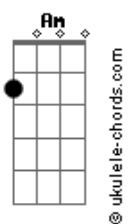

Lady Gaga - Speechless

Tom: C
Intro: (63 50 52) C C Am Am Am F Gb G

Of all my wrecked up friends
I can't believe what you said to me
I'll never talk again
Last night when we were alone
Oh boy you've left me speechless
You threw your hands up
You've left me speechless, so speechless
Baby you gave up, you gave up
I'll never love again,
Oh friend you've left me speechless
You've left me speechless, so speechless
(G Gb F)
And after all the drinks and bars that we've been to
Would you give it all up?
C
And is your punch line just a joke?
G
Could I give it all up for you?
G Am G Gb F
I'll never talk again
Oh boy you've left me speechless
You've left me speechless, so speechless
G
I'll never love again
Oh boy you've left me speechless
You've left me speechless, so speechless
G
I can't believe how you slurred at me
With your half wired broken jaw
You popped my heart seams
On my bubble dreams, bubble dreams
G
I can't believe how you looked at me
With your Johnnie Walker eyes
He's gonna get you and after he's through
There's gonna be no love left to rye
G Am
And I know that it's complicated
Am7
But I'm a loser in love, so baby
Raise a glass to mend
Am
All the broken hearts
Am7
I'll never talk again
And I'll never love again
I'll never write a song
Won't even sing along
I'll never love again
C C Am F
That I'll never talk again
C C Am F
And I'll never love again
C C Am
I'll never write a song
G F
Won't even sing along
G C
I'll never love again
F Gb G G7
You left me speechless, so speechless
C C Am
Will you ever talk again?
Am Gb F
Oh boy, why you so speechless?
Gb G
You've left me speechless
C C Am
Some men may follow me
Am F7
But you choose "death and company"
G C
Why you so speechless? Oh oh oh

Acordes