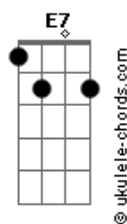

Lady Gaga - Speechless

Tom: C
Intro: (63 50 52) C C Am Am Am F Gb G

Of all my wrecked up friends
I can't believe what you said to me
I'll never talk again
Last night when we were alone
Oh boy you've left me speechless
You threw your hands up
You've left me speechless, so speechless
Baby you gave up, you gave up
I'll never love again,
Oh friend you've left me speechless
You've left me speechless, so speechless
(G Gb F)
And after all the drinks and bars that we've been to
Would you give it all up?
C
And is your punch line just a joke?
G
Could I give it all up for you?
G Am G Gb F
I'll never talk again
Oh boy you've left me speechless
You've left me speechless, so speechless
G
I'll never love again
Oh boy you've left me speechless
You've left me speechless, so speechless
G
I can't believe how you slurred at me
With your half wired broken jaw
You popped my heart seams
On my bubble dreams, bubble dreams
G
I can't believe how you looked at me
With your Johnnie Walker eyes
He's gonna get you and after he's through
There's gonna be no love left to rye
G Am
And I know that it's complicated
Am7
But I'm a loser in love, so baby
Raise a glass to mend
Am
All the broken hearts
Am7
I'll never talk again
And I'll never love again
I'll never write a song
Won't even sing along
I'll never love again
C C Am F
That I'll never talk again
C C Am F
And I'll never love again
C C Am
I'll never write a song
G F
Won't even sing along
G C
I'll never love again
F Gb G G7
You left me speechless, so speechless
C C Am
Will you ever talk again?
Am Gb F
Oh boy, why you so speechless?
Gb G
You've left me speechless
C C Am
Some men may follow me
Am F7
But you choose "death and company"
G C
Why you so speechless? Oh oh oh

Acordes