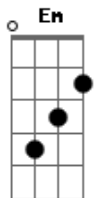

© ukulele-chords.com