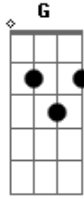

© ukulele-chords.com