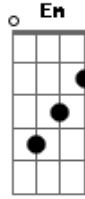

© ukulele-chords.com