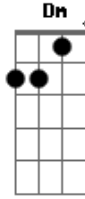

© ukulele-chords.com