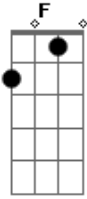

© ukulele-chords.com