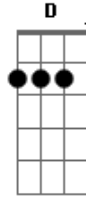

© ukulele-chords.com