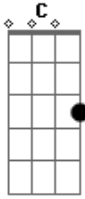

D

So happy I could die

And it's alright

F

Happy in the club with a bottle of red wine

Dm

Stars in our eyes 'cuz we're having a good time

Am

Eh-eh

Eh-eh

G

So happy I could die

F

Be your best friend

Yeah I'll love you forever

G

Up in the clouds

We'll be higher than ever

Am

Eh-eh

Eh-eh

D

So happy I could die

And it's alright

Acordes