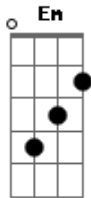

© ukulele-chords.com