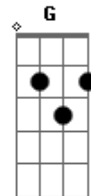

© ukulele-chords.com